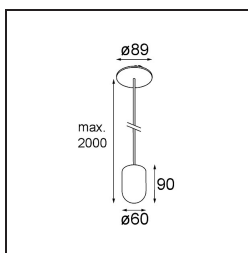

Date
Customer
Project
Type

Placebo Suspended Up 60 1x LED 3000K DE Champagne Brushed Anodised

Specifications

Material	12622241
Light Source Type	LED
LED Type	PLACEBO - TCI LED 12x 3030
LED technology	LED PCB
CRI	Min. 90
Colour Temperature	3000K
Lifetime	L80B20 @50,000 Hours
Lamp Included	Yes
Number of Light Sources	1
CIE flux code	18 44 71 47 72
Binning (SDCM)	3
Light Direction	Up
Input Voltage	Constant Current Driver Required
Electrical Class	III
IP Rating	20
Glow wire rating (°C)	960
Indoor/Outdoor	Indoor
Application	Ceiling
Mounting	Suspended
Cut-out size (mm)	ø54
Mounting depth (mm)	35.0
Adjustability	Not Applicable
Distance to Lighted Object (m)	0,1
Primary Colour & Primary Finish	Champagne, Brushed Anodised
Gross weight (g)	560.0
Drive current (mA)	350
Min. forward voltage (Vf)	16,5
Max. forward voltage (Vf)	18,0
Connected load (W)	6,3
Luminous flux per lamp (lm)	608
Efficacy (lm/W)	96
Glare rating	17

Remark

- Glass ball or tube not included
 - Longer suspension cable on request (standard length is 2 meter)
 - Lumen output depends on choice of glass accessory
-

TM30 & CRI diagram

Light distribution & beam diagram