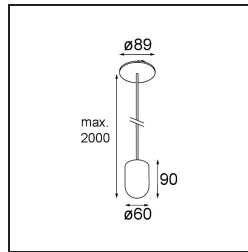

### Specifications

Material	12622232
Light Source Type	LED
LED Type	PLACEBO - TCI LED 12x 3030
LED technology	LED PCB
CRI	Min. 90
Colour Temperature	3000K
Lifetime	L80B20 @50,000 Hours
Lamp Included	Yes
Number of Light Sources	1
CIE flux code	18 44 71 47 72
Binning (SDCM)	3
Light Direction	Up
Input Voltage	Constant Current Driver Required
Electrical Class	III
IP Rating	20
Glow wire rating (°C)	960
Indoor/Outdoor	Indoor
Application	Ceiling
Mounting	Suspended
Cut-out size (mm)	ø54
Mounting depth (mm)	35.0
Adjustability	Not Applicable
Distance to Lighted Object (m)	0,1
Primary Colour & Primary Finish	Black, Structure
Gross weight (g)	560.0
Drive current (mA)	350
Min. forward voltage (Vf)	16.5
Max. forward voltage (Vf)	18.0
Connected load (W)	6.3
Luminous flux per lamp (lm)	608
Efficacy (lm/W)	96
Glare rating	17

---

Remark

- Glass ball or tube not included
  - Longer suspension cable on request (standard length is 2 meter)
  - Lumen output depends on choice of glass accessory
-

**TM30 & CRI diagram**

**Light distribution & beam diagram**