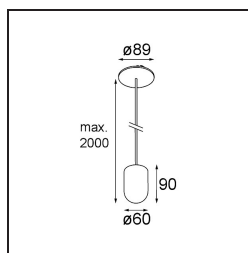

| |
|----------|
| Date |
| Customer |
| Project |
| Type |

Placebo Suspended Up 60 1x LED 3000K DE White Structure

Specifications

| | |
|---------------------------------|----------------------------------|
| Material | 12622209 |
| Light Source Type | LED |
| LED Type | PLACEBO - TCI LED 12x 3030 |
| LED technology | LED PCB |
| CRI | Min. 90 |
| Colour Temperature | 3000K |
| Lifetime | L80B20 @50,000 Hours |
| Lamp Included | Yes |
| Number of Light Sources | 1 |
| CIE flux code | 18 44 71 47 72 |
| Binning (SDCM) | 3 |
| Light Direction | Up |
| Input Voltage | Constant Current Driver Required |
| Electrical Class | III |
| IP Rating | 20 |
| Glow wire rating (°C) | 960 |
| Indoor/Outdoor | Indoor |
| Application | Ceiling |
| Mounting | Suspended |
| Cut-out size (mm) | ø54 |
| Mounting depth (mm) | 35.0 |
| Adjustability | Not Applicable |
| Distance to Lighted Object (m) | 0,1 |
| Primary Colour & Primary Finish | White, Structure |
| Gross weight (g) | 560.0 |
| Drive current (mA) | 350 |
| Min. forward voltage (Vf) | 16,5 |
| Max. forward voltage (Vf) | 18,0 |
| Connected load (W) | 6,3 |
| Luminous flux per lamp (lm) | 608 |
| Efficacy (lm/W) | 96 |
| Glare rating | 17 |

Remark

- Glass ball or tube not included
 - Longer suspension cable on request (standard length is 2 meter)
 - Lumen output depends on choice of glass accessory
-

TM30 & CRI diagram

Light distribution & beam diagram