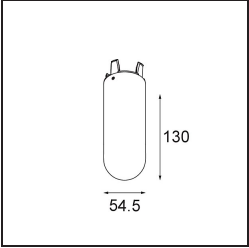

Date
Customer
Project
Type

*Placebo Suspended Down 60 1x LED 2700K DE Silver Bronze Brushed Anodised*

**Specifications**

Material	12622184
Light Source Type	LED
LED Type	PLACEBO - TCI LED 12x 3030
LED technology	LED PCB
CRI	Min. 90
Colour Temperature	2700K
Lifetime	L80B20 @50,000 Hours
Lamp Included	Yes
Number of Light Sources	1
CIE flux code	24 48 74 53 72
Binning (SDCM)	3
Light Direction	Down
Input Voltage	Constant Current Driver Required
Electrical Class	III
IP Rating	20
Glow wire rating (°C)	960
Indoor/Outdoor	Indoor
Application	Ceiling
Mounting	Suspended
Cut-out size (mm)	ø54
Mounting depth (mm)	35.0
Adjustability	Not Applicable
Distance to Lighted Object (m)	0,1
Primary Colour & Primary Finish	Silver Bronze, Brushed Anodised
Gross weight (g)	616.0
Drive current (mA)	350
Min. forward voltage (Vf)	16,5
Max. forward voltage (Vf)	18,0
Connected load (W)	6,3
Luminous flux per lamp (lm)	608
Efficacy (lm/W)	96
Glare rating	18

---

Remark

- Glass ball or tube not included
  - Longer suspension cable on request (standard length is 2 meter)
  - Lumen output depends on choice of glass accessory
-

**TM30 & CRI diagram**

**Light distribution & beam diagram**

**Optical Accessories**

**12624038** Glass Tube Down 46 Placebo White Matt

**12624238** Glass Tube Down 130 Placebo White Matt

**12626038** Glass Ball Down 90 Placebo White Matt

**12626238** Glass Ball Down 155 Placebo White Matt