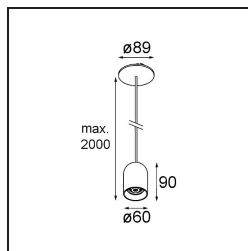

Date
Customer
Project
Type

*Placebo Suspended Down 60 1x LED 2700K DE Silver Bronze Brushed Anodised*

**Specifications**

Material	12622184
Light Source Type	LED
LED Type	PLACEBO - TCI LED 12x 3030
LED technology	LED PCB
CRI	Min. 90
Colour Temperature	2700K
Lifetime	L80B20 @50,000 Hours
Lamp Included	Yes
Number of Light Sources	1
CIE flux code	24 48 74 53 72
Binning (SDCM)	3
Light Direction	Down
Input Voltage	Constant Current Driver Required
Electrical Class	III
IP Rating	20
Glow wire rating (°C)	960
Indoor/Outdoor	Indoor
Application	Ceiling
Mounting	Suspended
Cut-out size (mm)	ø54
Mounting depth (mm)	35.0
Adjustability	Not Applicable
Distance to Lighted Object (m)	0,1
Primary Colour & Primary Finish	Silver Bronze, Brushed Anodised
Gross weight (g)	616.0
Drive current (mA)	350
Min. forward voltage (Vf)	16,5
Max. forward voltage (Vf)	18,0
Connected load (W)	6,3
Luminous flux per lamp (lm)	608
Efficacy (lm/W)	96
Glare rating	18

---

Remark

- Glass ball or tube not included
  - Longer suspension cable on request (standard length is 2 meter)
  - Lumen output depends on choice of glass accessory
-

**TM30 & CRI diagram**

**Light distribution & beam diagram**