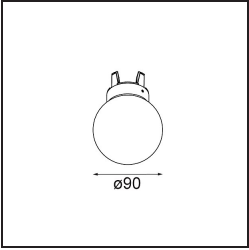

Date
Customer
Project
Type

*Placebo Suspended Down 60 1x LED 2700K DE Silver Bronze Brushed Anodised*

**Specifications**

Material	12622184
Light Source Type	LED
LED Type	PLACEBO - TCI LED 12x 3030
LED technology	LED PCB
CRI	Min. 90
Colour Temperature	2700K
Lifetime	L80B20 @50,000 Hours
Lamp Included	Yes
Number of Light Sources	1
CIE flux code	24 48 74 53 72
Binning (SDCM)	3
Light Direction	Down
Input Voltage	Constant Current Driver Required
Electrical Class	III
IP Rating	20
Glow wire rating (°C)	960
Indoor/Outdoor	Indoor
Application	Ceiling
Mounting	Suspended
Cut-out size (mm)	ø54
Mounting depth (mm)	35.0
Adjustability	Not Applicable
Distance to Lighted Object (m)	0,1
Primary Colour & Primary Finish	Silver Bronze, Brushed Anodised
Gross weight (g)	616.0
Drive current (mA)	350
Min. forward voltage (Vf)	16,5
Max. forward voltage (Vf)	18,0
Connected load (W)	6,3
Luminous flux per lamp (lm)	608
Efficacy (lm/W)	96
Glare rating	18

---

Remark

- Glass ball or tube not included
  - Longer suspension cable on request (standard length is 2 meter)
  - Lumen output depends on choice of glass accessory
-

**TM30 & CRI diagram**

**Light distribution & beam diagram**

**Optical Accessories**

**12624038** Glass Tube Down 46 Placebo White Matt

**12624238** Glass Tube Down 130 Placebo White Matt

**12626038** Glass Ball Down 90 Placebo White Matt

**12626238** Glass Ball Down 155 Placebo White Matt