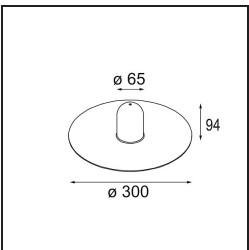

Decorative Accessories

12627017 Shade Sombrero Placebo Champagne Brushed

12627018 Shade Sombrero Placebo Bronze Brushed