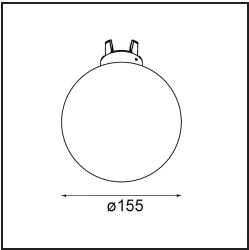

---

Remark

- Glass ball or tube not included
  - Longer suspension cable on request (standard length is 2 meter)
  - Lumen output depends on choice of glass accessory
-

**TM30 & CRI diagram**

**Light distribution & beam diagram**

**Optical Accessories**

**12624038** Glass Tube Down 46 Placebo White Matt

**12624238** Glass Tube Down 130 Placebo White Matt

**12626038** Glass Ball Down 90 Placebo White Matt

**12626238** Glass Ball Down 155 Placebo White Matt