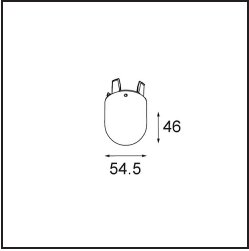

Date
Customer
Project
Type

*Placebo Suspended Down 60 1x LED 2700K DE Silver Bronze Brushed Anodised*

**Specifications**

Material	12622184
Light Source Type	LED
LED Type	PLACEBO - TCI LED 12x 3030
LED technology	LED PCB
CRI	Min. 90
Colour Temperature	2700K
Lifetime	L80B20 @50,000 Hours
Lamp Included	Yes
Number of Light Sources	1
CIE flux code	24 48 74 53 72
Binning (SDCM)	3
Light Direction	Down
Input Voltage	Constant Current Driver Required
Electrical Class	III
IP Rating	20
Glow wire rating (°C)	960
Indoor/Outdoor	Indoor
Application	Ceiling
Mounting	Suspended
Cut-out size (mm)	ø54
Mounting depth (mm)	35.0
Adjustability	Not Applicable
Distance to Lighted Object (m)	0,1
Primary Colour & Primary Finish	Silver Bronze, Brushed Anodised
Gross weight (g)	616.0
Drive current (mA)	350
Min. forward voltage (Vf)	16,5
Max. forward voltage (Vf)	18,0
Connected load (W)	6,3
Luminous flux per lamp (lm)	608
Efficacy (lm/W)	96
Glare rating	18

---

Remark

- Glass ball or tube not included
  - Longer suspension cable on request (standard length is 2 meter)
  - Lumen output depends on choice of glass accessory
-

**TM30 & CRI diagram**

**Light distribution & beam diagram**

**Optical Accessories**

**12624038** Glass Tube Down 46 Placebo White Matt

**12624238** Glass Tube Down 130 Placebo White Matt

**12626038** Glass Ball Down 90 Placebo White Matt

**12626238** Glass Ball Down 155 Placebo White Matt