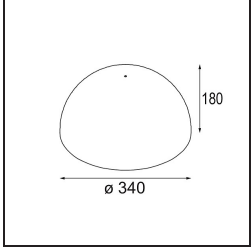

12627038 Shade Sombrero Placebo Grey White Matt

12627083 Shade Sombrero Placebo Black Matt

- **12628017** Shade Beanie Placebo Champagne Brushed
- **12628018** Shade Beanie Placebo Bronze Brushed
- **12628038** Shade Beanie Placebo Grey White Matt
- **12628083** Shade Beanie Placebo Black Matt