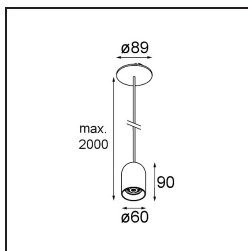

Date
Customer
Project
Type

Placebo Suspended Down 60 1x LED 2700K DE Bronze Brushed Anodised

Specifications

Material	12622182
Light Source Type	LED
LED Type	PLACEBO - TCI LED 12x 3030
LED technology	LED PCB
CRI	Min. 90
Colour Temperature	2700K
Lifetime	L80B20 @50,000 Hours
Lamp Included	Yes
Number of Light Sources	1
CIE flux code	24 48 74 53 72
Binning (SDCM)	3
Light Direction	Down
Input Voltage	Constant Current Driver Required
Electrical Class	III
IP Rating	20
Glow wire rating (°C)	960
Indoor/Outdoor	Indoor
Application	Ceiling
Mounting	Suspended
Cut-out size (mm)	ø54
Mounting depth (mm)	35.0
Adjustability	Not Applicable
Distance to Lighted Object (m)	0,1
Primary Colour & Primary Finish	Bronze, Brushed Anodised
Gross weight (g)	616.0
Drive current (mA)	350
Min. forward voltage (Vf)	16,5
Max. forward voltage (Vf)	18,0
Connected load (W)	6,3
Luminous flux per lamp (lm)	608
Efficacy (lm/W)	96
Glare rating	18

Remark

- Glass ball or tube not included
 - Longer suspension cable on request (standard length is 2 meter)
 - Lumen output depends on choice of glass accessory
-

TM30 & CRI diagram

Light distribution & beam diagram