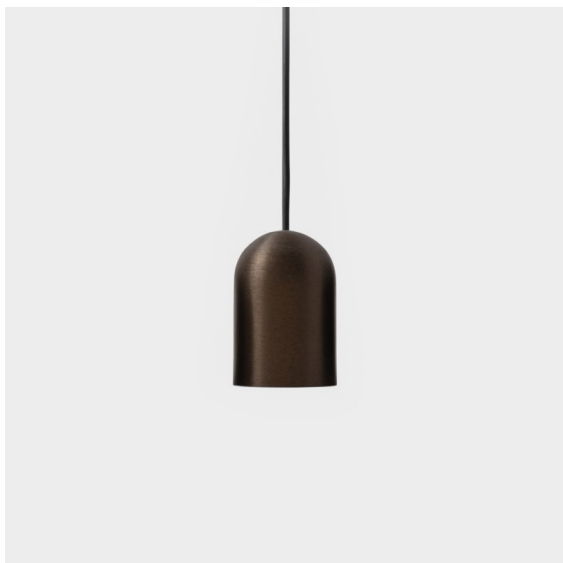

Date
Customer
Project
Type

Placebo Suspended Down 60 1x LED 2700K DE Bronze Brushed Anodised

Specifications

Material	12622182
Light Source Type	LED
LED Type	PLACEBO - TCI LED 12x 3030
LED technology	LED PCB
CRI	Min. 90
Colour Temperature	2700K
Lifetime	L80B20 @50,000 Hours
Lamp Included	Yes
Number of Light Sources	1
CIE flux code	24 48 74 53 72
Binning (SDCM)	3
Light Direction	Down
Input Voltage	Constant Current Driver Required
Electrical Class	III
IP Rating	20
Glow wire rating (°C)	960
Indoor/Outdoor	Indoor
Application	Ceiling
Mounting	Suspended
Cut-out size (mm)	ø54
Mounting depth (mm)	35.0
Adjustability	Not Applicable
Distance to Lighted Object (m)	0,1
Primary Colour & Primary Finish	Bronze, Brushed Anodised
Gross weight (g)	616.0
Drive current (mA)	350
Min. forward voltage (Vf)	16,5
Max. forward voltage (Vf)	18,0
Connected load (W)	6,3
Luminous flux per lamp (lm)	608
Efficacy (lm/W)	96
Glare rating	18

Placebo is a paradigm of playful choices of up and down light. You will soon discover the many options it comes with, giving you even more choices. Different shapes, sizes and shades designed for you, and then add all the colour combinations. All playful instruments to turn your creative vision into lovely rhythms of pure forms and light.

Remark

- Glass ball or tube not included
 - Longer suspension cable on request (standard length is 2 meter)
 - Lumen output depends on choice of glass accessory
-

TM30 & CRI diagram

Light distribution & beam diagram

Optical Accessories

12624038 Glass Tube Down 46 Placebo White Matt

12624238 Glass Tube Down 130 Placebo White Matt

12626038 Glass Ball Down 90 Placebo White Matt

12626238 Glass Ball Down 155 Placebo White Matt