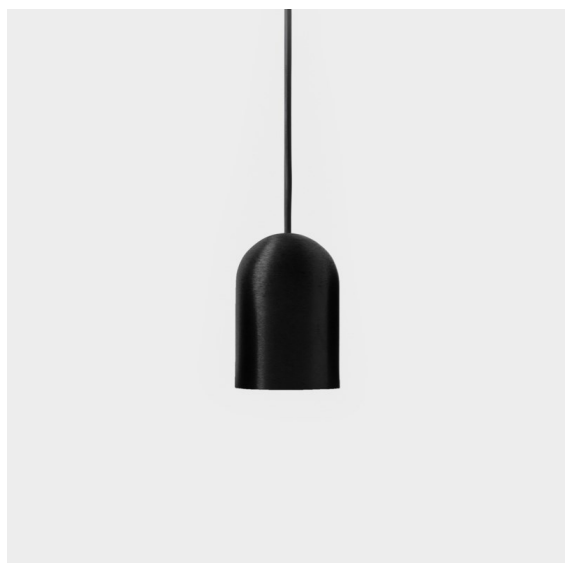

Date
Customer
Project
Type

*Placebo Suspended Down 60 1x LED 2700K DE Black Brushed Anodised*

**Specifications**

Material	12622181
Light Source Type	LED
LED Type	PLACEBO - TCI LED 12x 3030
LED technology	LED PCB
CRI	Min. 90
Colour Temperature	2700K
Lifetime	L80B20 @50,000 Hours
Lamp Included	Yes
Number of Light Sources	1
CIE flux code	24 48 74 53 72
Binning (SDCM)	3
Light Direction	Down
Input Voltage	Constant Current Driver Required
Electrical Class	III
IP Rating	20
Glow wire rating (°C)	960
Indoor/Outdoor	Indoor
Application	Ceiling
Mounting	Suspended
Cut-out size (mm)	ø54
Mounting depth (mm)	35.0
Adjustability	Not Applicable
Distance to Lighted Object (m)	0,1
Primary Colour & Primary Finish	Black, Brushed Anodised
Gross weight (g)	616.0
Drive current (mA)	350
Min. forward voltage (Vf)	16,5
Max. forward voltage (Vf)	18,0
Connected load (W)	6,3
Luminous flux per lamp (lm)	608
Efficacy (lm/W)	96
Glare rating	18

Placebo is a paradigm of playful choices of up and down light. You will soon discover the many options it comes with, giving you even more choices. Different shapes, sizes and shades designed for you, and then add all the colour combinations. All playful instruments to turn your creative vision into lovely rhythms of pure forms and light.

---

Remark

- Glass ball or tube not included
  - Longer suspension cable on request (standard length is 2 meter)
  - Lumen output depends on choice of glass accessory
-

**TM30 & CRI diagram**

**Light distribution & beam diagram**

*Optical Accessories*

12624038 Glass Tube Down 46 Placebo White Matt

12624238 Glass Tube Down 130 Placebo White Matt

12626038 Glass Ball Down 90 Placebo White Matt

12626238 Glass Ball Down 155 Placebo White Matt