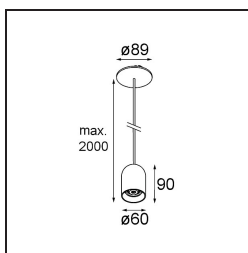

Date
Customer
Project
Type

*Placebo Suspended Down 60 1x LED 2700K DE Black Brushed Anodised*

**Specifications**

Material	12622181
Light Source Type	LED
LED Type	PLACEBO - TCI LED 12x 3030
LED technology	LED PCB
CRI	Min. 90
Colour Temperature	2700K
Lifetime	L80B20 @50,000 Hours
Lamp Included	Yes
Number of Light Sources	1
CIE flux code	24 48 74 53 72
Binning (SDCM)	3
Light Direction	Down
Input Voltage	Constant Current Driver Required
Electrical Class	III
IP Rating	20
Glow wire rating (°C)	960
Indoor/Outdoor	Indoor
Application	Ceiling
Mounting	Suspended
Cut-out size (mm)	ø54
Mounting depth (mm)	35.0
Adjustability	Not Applicable
Distance to Lighted Object (m)	0,1
Primary Colour & Primary Finish	Black, Brushed Anodised
Gross weight (g)	616.0
Drive current (mA)	350
Min. forward voltage (Vf)	16,5
Max. forward voltage (Vf)	18,0
Connected load (W)	6,3
Luminous flux per lamp (lm)	608
Efficacy (lm/W)	96
Glare rating	18

---

Remark

- Glass ball or tube not included
  - Longer suspension cable on request (standard length is 2 meter)
  - Lumen output depends on choice of glass accessory
-

**TM30 & CRI diagram**

**Light distribution & beam diagram**