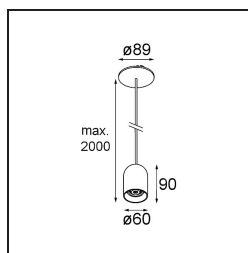

Date
Customer
Project
Type

Placebo Suspended Down 60 1x LED 2700K DE White Structure

Specifications

Material	12622109
Light Source Type	LED
LED Type	PLACEBO - TCI LED 12x 3030
LED technology	LED PCB
CRI	Min. 90
Colour Temperature	2700K
Lifetime	L80B20 @50,000 Hours
Lamp Included	Yes
Number of Light Sources	1
CIE flux code	24 48 74 53 72
Binning (SDCM)	3
Light Direction	Down
Input Voltage	Constant Current Driver Required
Electrical Class	III
IP Rating	20
Glow wire rating (°C)	960
Indoor/Outdoor	Indoor
Application	Ceiling
Mounting	Suspended
Cut-out size (mm)	ø54
Mounting depth (mm)	35.0
Adjustability	Not Applicable
Distance to Lighted Object (m)	0,1
Primary Colour & Primary Finish	White, Structure
Gross weight (g)	616.0
Drive current (mA)	350
Min. forward voltage (Vf)	16,5
Max. forward voltage (Vf)	18,0
Connected load (W)	6,3
Luminous flux per lamp (lm)	608
Efficacy (lm/W)	96
Glare rating	18

Remark

- Glass ball or tube not included
 - Longer suspension cable on request (standard length is 2 meter)
 - Lumen output depends on choice of glass accessory
-

TM30 & CRI diagram

Light distribution & beam diagram