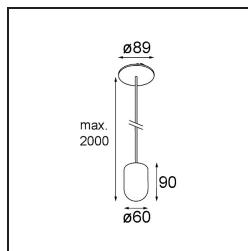

Date
Customer
Project
Type

Placebo Suspended Up 60 1x LED 2700K DE Silver Bronze Brushed Anodised

Specifications

Material	12622084
Light Source Type	LED
LED Type	PLACEBO - TCI LED 12x 3030
LED technology	LED PCB
CRI	Min. 90
Colour Temperature	2700K
Lifetime	L80B20 @50,000 Hours
Lamp Included	Yes
Number of Light Sources	1
CIE flux code	18 44 71 47 72
Binning (SDCM)	3
Light Direction	Up
Input Voltage	Constant Current Driver Required
Electrical Class	III
IP Rating	20
Glow wire rating (°C)	960
Indoor/Outdoor	Indoor
Application	Ceiling
Mounting	Suspended
Cut-out size (mm)	ø54
Mounting depth (mm)	35.0
Adjustability	Not Applicable
Distance to Lighted Object (m)	0,1
Primary Colour & Primary Finish	Silver Bronze, Brushed Anodised
Gross weight (g)	560.0
Drive current (mA)	350
Min. forward voltage (Vf)	16,5
Max. forward voltage (Vf)	18,0
Connected load (W)	6,3
Luminous flux per lamp (lm)	608
Efficacy (lm/W)	96
Glare rating	17

Remark

- Glass ball or tube not included
 - Longer suspension cable on request (standard length is 2 meter)
 - Lumen output depends on choice of glass accessory
-

TM30 & CRI diagram

Light distribution & beam diagram