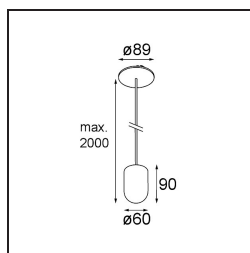

Date
Customer
Project
Type

Placebo Suspended Up 60 1x LED 2700K DE Champagne Brushed Anodised

Specifications

Material	12622041
Light Source Type	LED
LED Type	PLACEBO - TCI LED 12x 3030
LED technology	LED PCB
CRI	Min. 90
Colour Temperature	2700K
Lifetime	L80B20 @50,000 Hours
Lamp Included	Yes
Number of Light Sources	1
CIE flux code	18 44 71 47 72
Binning (SDCM)	3
Light Direction	Up
Input Voltage	Constant Current Driver Required
Electrical Class	III
IP Rating	20
Glow wire rating (°C)	960
Indoor/Outdoor	Indoor
Application	Ceiling
Mounting	Suspended
Cut-out size (mm)	ø54
Mounting depth (mm)	35.0
Adjustability	Not Applicable
Distance to Lighted Object (m)	0,1
Primary Colour & Primary Finish	Champagne, Brushed Anodised
Gross weight (g)	560.0
Drive current (mA)	350
Min. forward voltage (Vf)	16,5
Max. forward voltage (Vf)	18,0
Connected load (W)	6,3
Luminous flux per lamp (lm)	608
Efficacy (lm/W)	96
Glare rating	17

Remark

- Glass ball or tube not included
 - Longer suspension cable on request (standard length is 2 meter)
 - Lumen output depends on choice of glass accessory
-

TM30 & CRI diagram

Light distribution & beam diagram