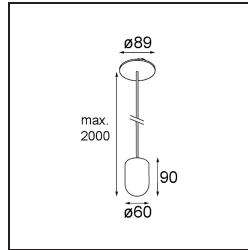

Date
Customer
Project
Type

*Placebo Suspended Up 60 1x LED 2700K DE Champagne Brushed Anodised*

**Specifications**

Material	12622041
Light Source Type	LED
LED Type	PLACEBO - TCI LED 12x 3030
LED technology	LED PCB
CRI	Min. 90
Colour Temperature	2700K
Lifetime	L80B20 @50,000 Hours
Lamp Included	Yes
Number of Light Sources	1
CIE flux code	18 44 71 47 72
Binning (SDCM)	3
Light Direction	Up
Input Voltage	Constant Current Driver Required
Electrical Class	III
IP Rating	20
Glow wire rating (°C)	960
Indoor/Outdoor	Indoor
Application	Ceiling
Mounting	Suspended
Cut-out size (mm)	ø54
Mounting depth (mm)	35.0
Adjustability	Not Applicable
Distance to Lighted Object (m)	0,1
Primary Colour & Primary Finish	Champagne, Brushed Anodised
Gross weight (g)	560.0
Drive current (mA)	350
Min. forward voltage (Vf)	16,5
Max. forward voltage (Vf)	18,0
Connected load (W)	6,3
Luminous flux per lamp (lm)	608
Efficacy (lm/W)	96
Glare rating	17

---

Remark

- Glass ball or tube not included
  - Longer suspension cable on request (standard length is 2 meter)
  - Lumen output depends on choice of glass accessory
-

**TM30 & CRI diagram**

**Light distribution & beam diagram**