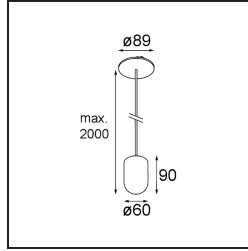

Date
Customer
Project
Type

Placebo Suspended Up 60 1x LED 2700K DE Black Structure

Specifications

Material	12622032
Light Source Type	LED
LED Type	PLACEBO - TCI LED 12x 3030
LED technology	LED PCB
CRI	Min. 90
Colour Temperature	2700K
Lifetime	L80B20 @50,000 Hours
Lamp Included	Yes
Number of Light Sources	1
CIE flux code	18 44 71 47 72
Binning (SDCM)	3
Light Direction	Up
Input Voltage	Constant Current Driver Required
Electrical Class	III
IP Rating	20
Glow wire rating (°C)	960
Indoor/Outdoor	Indoor
Application	Ceiling
Mounting	Suspended
Cut-out size (mm)	ø54
Mounting depth (mm)	35.0
Adjustability	Not Applicable
Distance to Lighted Object (m)	0,1
Primary Colour & Primary Finish	Black, Structure
Gross weight (g)	560.0
Drive current (mA)	350
Min. forward voltage (Vf)	16,5
Max. forward voltage (Vf)	18,0
Connected load (W)	6,3
Luminous flux per lamp (lm)	608
Efficacy (lm/W)	96
Glare rating	17

Remark

- Glass ball or tube not included
 - Longer suspension cable on request (standard length is 2 meter)
 - Lumen output depends on choice of glass accessory
-

TM30 & CRI diagram

Light distribution & beam diagram