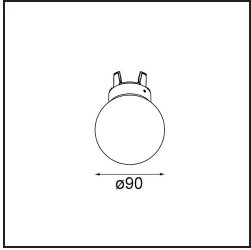

Date
Customer
Project
Type

Placebo Suspended Down 60 1x LED 1800-3000K WD Trailing Edge DI Silver Bronze Brushed Anodised

Specifications

Material	12621684
Light Source Type	LED
LED Type	PLACEBO - TCI LED WARMDIM
LED technology	LED PCB
CRI	Min. 90
Colour Temperature	1800-3000K (Warm Dim)
Lifetime	L80B20 @50,000 Hours
Lamp Included	Yes
Number of Light Sources	1
CIE flux code	25 50 75 55 58
Binning (SDCM)	3
Light Direction	Down
Input Voltage	230V
Luminaire power (W)	9.0
Electrical Class	I
IP Rating	20
Glow wire rating (°C)	960
Dimming Protocol	Trailing Edge
Indoor/Outdoor	Indoor
Application	Ceiling
Mounting	Suspended
Adjustability	Not Applicable
Distance to Lighted Object (m)	0,1
Primary Colour & Primary Finish	Silver Bronze, Brushed Anodised
Gross weight (g)	790.0
Luminous flux per lamp (lm)	365
Efficacy (lm/W)	41
Glare rating	16
Remark	<ul style="list-style-type: none"> • Glass ball or tube not included • Longer suspension cable on request (standard length is 2 meter) • Lumen output depends on choice of glass accessory

TM30 & CRI diagram

Light distribution & beam diagram

Optical Accessories

12624038 Glass Tube Down 46 Placebo White Matt

12624238 Glass Tube Down 130 Placebo White Matt

12626038 Glass Ball Down 90 Placebo White Matt