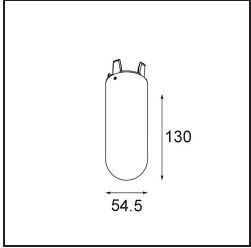

Date
Customer
Project
Type

Placebo Suspended Down 60 1x LED 1800-3000K WD Trailing Edge DI Silver Bronze Brushed Anodised

Specifications

Material	12621684
Light Source Type	LED
LED Type	PLACEBO - TCI LED WARMDIM
LED technology	LED PCB
CRI	Min. 90
Colour Temperature	1800-3000K (Warm Dim)
Lifetime	L80B20 @50,000 Hours
Lamp Included	Yes
Number of Light Sources	1
CIE flux code	25 50 75 55 58
Binning (SDCM)	3
Light Direction	Down
Input Voltage	230V
Luminaire power (W)	9.0
Electrical Class	I
IP Rating	20
Glow wire rating (°C)	960
Dimming Protocol	Trailing Edge
Indoor/Outdoor	Indoor
Application	Ceiling
Mounting	Suspended
Adjustability	Not Applicable
Distance to Lighted Object (m)	0,1
Primary Colour & Primary Finish	Silver Bronze, Brushed Anodised
Gross weight (g)	790.0
Luminous flux per lamp (lm)	365
Efficacy (lm/W)	41
Glare rating	16
Remark	<ul style="list-style-type: none"> • Glass ball or tube not included • Longer suspension cable on request (standard length is 2 meter) • Lumen output depends on choice of glass accessory

TM30 & CRI diagram

Light distribution & beam diagram

Optical Accessories

12624038 Glass Tube Down 46 Placebo White Matt

12624238 Glass Tube Down 130 Placebo White Matt

12626038 Glass Ball Down 90 Placebo White Matt