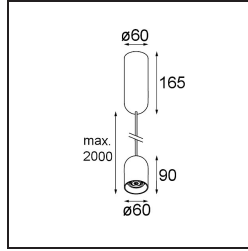

Date
Customer
Project
Type

Placebo Suspended Down 60 1x LED 1800-3000K WD Trailing Edge DI Silver Bronze Brushed Anodised

Specifications

Material	12621684
Light Source Type	LED
LED Type	PLACEBO - TCI LED WARMDIM
LED technology	LED PCB
CRI	Min. 90
Colour Temperature	1800-3000K (Warm Dim)
Lifetime	L80B20 @50,000 Hours
Lamp Included	Yes
Number of Light Sources	1
CIE flux code	25 50 75 55 58
Binning (SDCM)	3
Light Direction	Down
Input Voltage	230V
Luminaire power (W)	9.0
Electrical Class	I
IP Rating	20
Glow wire rating (°C)	960
Dimming Protocol	Trailing Edge
Indoor/Outdoor	Indoor
Application	Ceiling
Mounting	Suspended
Adjustability	Not Applicable
Distance to Lighted Object (m)	0,1
Primary Colour & Primary Finish	Silver Bronze, Brushed Anodised
Gross weight (g)	790.0
Luminous flux per lamp (lm)	365
Efficacy (lm/W)	41
Glare rating	16
Remark	<ul style="list-style-type: none"> • Glass ball or tube not included • Longer suspension cable on request (standard length is 2 meter) • Lumen output depends on choice of glass accessory

TM30 & CRI diagram

Light distribution & beam diagram

Optical Accessories

12624038 Glass Tube Down 46 Placebo White Matt

12624238 Glass Tube Down 130 Placebo White Matt

12626038 Glass Ball Down 90 Placebo White Matt