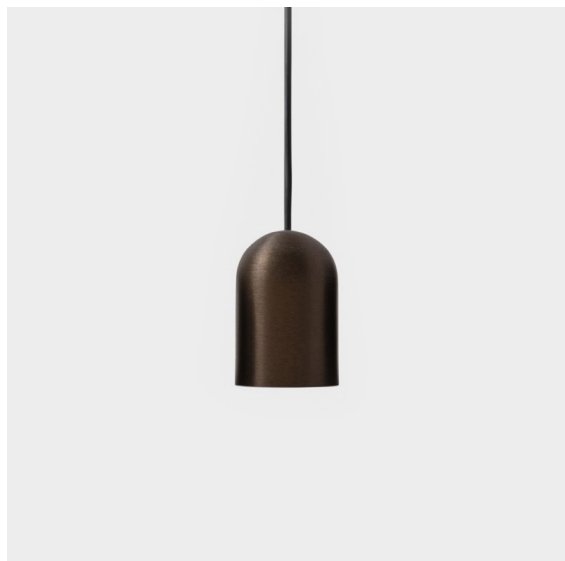

Date
Customer
Project
Type

*Placebo Suspended Down 60 1x LED 1800-3000K WD Trailing Edge DI Bronze Brushed Anodised*

### Specifications

Material	12621682
Light Source Type	LED
LED Type	PLACEBO - TCI LED WARMDIM
LED technology	LED PCB
CRI	Min. 90
Colour Temperature	1800-3000K (Warm Dim)
Lifetime	L80B20 @50,000 Hours
Lamp Included	Yes
Number of Light Sources	1
CIE flux code	25 50 75 55 58
Binning (SDCM)	3
Light Direction	Down
Input Voltage	230V
Luminaire power (W)	9.0
Electrical Class	I
IP Rating	20
Glow wire rating (°C)	960
Dimming Protocol	Trailing Edge
Indoor/Outdoor	Indoor
Application	Ceiling
Mounting	Suspended
Adjustability	Not Applicable
Distance to Lighted Object (m)	0,1
Primary Colour & Primary Finish	Bronze, Brushed Anodised
Gross weight (g)	790.0
Luminous flux per lamp (lm)	365
Efficacy (lm/W)	41
Glare rating	16
Remark	<ul style="list-style-type: none"> <li>• Glass ball or tube not included</li> <li>• Longer suspension cable on request (standard length is 2 meter)</li> <li>• Lumen output depends on choice of glass accessory</li> </ul>

Placebo is a paradigm of playful choices of up and down light. You will soon discover the many options it comes with, giving you even more choices. Different shapes, sizes and shades designed for you, and then add all the colour combinations. All playful instruments to turn your creative vision into lovely rhythms of pure forms and light.