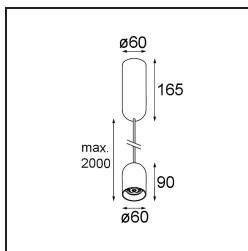

### Specifications

Material	12621682
Light Source Type	LED
LED Type	PLACEBO - TCI LED WARMDIM
LED technology	LED PCB
CRI	Min. 90
Colour Temperature	1800-3000K (Warm Dim)
Lifetime	L80B20 @50,000 Hours
Lamp Included	Yes
Number of Light Sources	1
CIE flux code	25 50 75 55 58
Binning (SDCM)	3
Light Direction	Down
Input Voltage	230V
Luminaire power (W)	9.0
Electrical Class	I
IP Rating	20
Glow wire rating (°C)	960
Dimming Protocol	Trailing Edge
Indoor/Outdoor	Indoor
Application	Ceiling
Mounting	Suspended
Adjustability	Not Applicable
Distance to Lighted Object (m)	0,1
Primary Colour & Primary Finish	Bronze, Brushed Anodised
Gross weight (g)	790.0
Luminous flux per lamp (lm)	365
Efficacy (lm/W)	41
Glare rating	16
Remark	<ul style="list-style-type: none"> <li>• Glass ball or tube not included</li> <li>• Longer suspension cable on request (standard length is 2 meter)</li> <li>• Lumen output depends on choice of glass accessory</li> </ul>

**TM30 & CRI diagram**

**Light distribution & beam diagram**

*Optical Accessories*

12624038 Glass Tube Down 46 Placebo White Matt

12624238 Glass Tube Down 130 Placebo White Matt

12626038 Glass Ball Down 90 Placebo White Matt