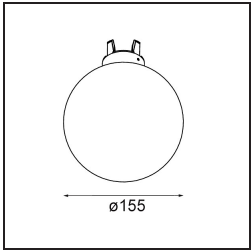

### Specifications

Material	12621682
Light Source Type	LED
LED Type	PLACEBO - TCI LED WARMDIM
LED technology	LED PCB
CRI	Min. 90
Colour Temperature	1800-3000K (Warm Dim)
Lifetime	L80B20 @50,000 Hours
Lamp Included	Yes
Number of Light Sources	1
CIE flux code	25 50 75 55 58
Binning (SDCM)	3
Light Direction	Down
Input Voltage	230V
Luminaire power (W)	9.0
Electrical Class	I
IP Rating	20
Glow wire rating (°C)	960
Dimming Protocol	Trailing Edge
Indoor/Outdoor	Indoor
Application	Ceiling
Mounting	Suspended
Adjustability	Not Applicable
Distance to Lighted Object (m)	0,1
Primary Colour & Primary Finish	Bronze, Brushed Anodised
Gross weight (g)	790.0
Luminous flux per lamp (lm)	365
Efficacy (lm/W)	41
Glare rating	16
Remark	<ul style="list-style-type: none"> <li>• Glass ball or tube not included</li> <li>• Longer suspension cable on request (standard length is 2 meter)</li> <li>• Lumen output depends on choice of glass accessory</li> </ul>

**TM30 & CRI diagram**

**Light distribution & beam diagram**

*Optical Accessories*

12624038 Glass Tube Down 46 Placebo White Matt

12624238 Glass Tube Down 130 Placebo White Matt

12626038 Glass Ball Down 90 Placebo White Matt