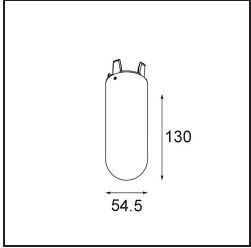

### Specifications

Material	12621682
Light Source Type	LED
LED Type	PLACEBO - TCI LED WARMDIM
LED technology	LED PCB
CRI	Min. 90
Colour Temperature	1800-3000K (Warm Dim)
Lifetime	L80B20 @50,000 Hours
Lamp Included	Yes
Number of Light Sources	1
CIE flux code	25 50 75 55 58
Binning (SDCM)	3
Light Direction	Down
Input Voltage	230V
Luminaire power (W)	9.0
Electrical Class	I
IP Rating	20
Glow wire rating (°C)	960
Dimming Protocol	Trailing Edge
Indoor/Outdoor	Indoor
Application	Ceiling
Mounting	Suspended
Adjustability	Not Applicable
Distance to Lighted Object (m)	0,1
Primary Colour & Primary Finish	Bronze, Brushed Anodised
Gross weight (g)	790.0
Luminous flux per lamp (lm)	365
Efficacy (lm/W)	41
Glare rating	16
Remark	<ul style="list-style-type: none"> <li>• Glass ball or tube not included</li> <li>• Longer suspension cable on request (standard length is 2 meter)</li> <li>• Lumen output depends on choice of glass accessory</li> </ul>

**TM30 & CRI diagram**

**Light distribution & beam diagram**

*Optical Accessories*

12624038 Glass Tube Down 46 Placebo White Matt

12624238 Glass Tube Down 130 Placebo White Matt

12626038 Glass Ball Down 90 Placebo White Matt