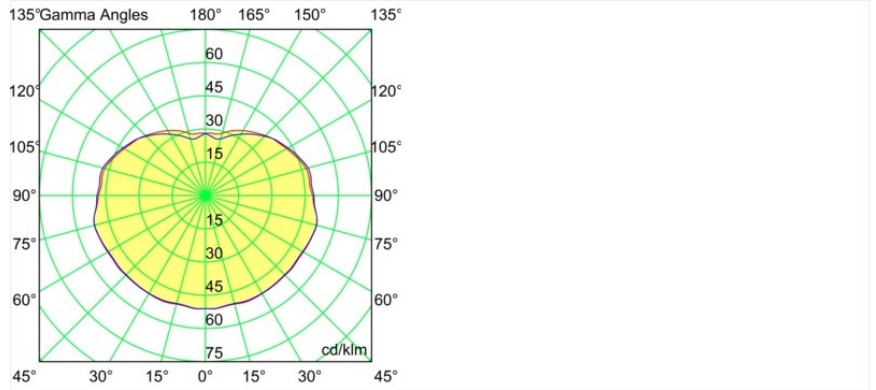

Light distribution & beam diagram