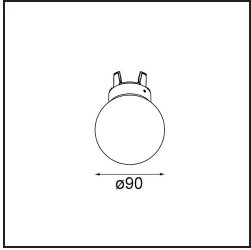

### Specifications

Material	12621682
Light Source Type	LED
LED Type	PLACEBO - TCI LED WARMDIM
LED technology	LED PCB
CRI	Min. 90
Colour Temperature	1800-3000K (Warm Dim)
Lifetime	L80B20 @50,000 Hours
Lamp Included	Yes
Number of Light Sources	1
CIE flux code	25 50 75 55 58
Binning (SDCM)	3
Light Direction	Down
Input Voltage	230V
Luminaire power (W)	9.0
Electrical Class	I
IP Rating	20
Glow wire rating (°C)	960
Dimming Protocol	Trailing Edge
Indoor/Outdoor	Indoor
Application	Ceiling
Mounting	Suspended
Adjustability	Not Applicable
Distance to Lighted Object (m)	0,1
Primary Colour & Primary Finish	Bronze, Brushed Anodised
Gross weight (g)	790.0
Luminous flux per lamp (lm)	365
Efficacy (lm/W)	41
Glare rating	16
Remark	<ul style="list-style-type: none"> <li>• Glass ball or tube not included</li> <li>• Longer suspension cable on request (standard length is 2 meter)</li> <li>• Lumen output depends on choice of glass accessory</li> </ul>

**TM30 & CRI diagram**

**Light distribution & beam diagram**

*Optical Accessories*

12624038 Glass Tube Down 46 Placebo White Matt

12624238 Glass Tube Down 130 Placebo White Matt

12626038 Glass Ball Down 90 Placebo White Matt