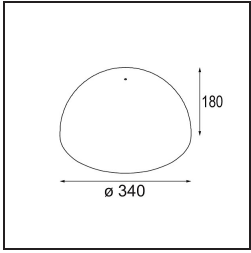

- **12628017** Shade Beanie Placebo Champagne Brushed
- **12628018** Shade Beanie Placebo Bronze Brushed
- **12628038** Shade Beanie Placebo Grey White Matt
- **12628083** Shade Beanie Placebo Black Matt