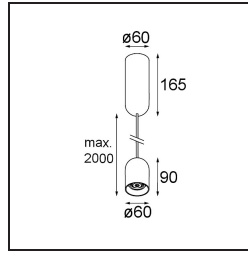

Date
Customer
Project
Type

Placebo Suspended Down 60 1x LED 1800-3000K WD Trailing Edge DI Black Brushed Anodised

Specifications

Material	12621681
Light Source Type	LED
LED Type	PLACEBO - TCI LED WARMDIM
LED technology	LED PCB
CRI	Min. 90
Colour Temperature	1800-3000K (Warm Dim)
Lifetime	L80B20 @50,000 Hours
Lamp Included	Yes
Number of Light Sources	1
CIE flux code	25 50 75 55 58
Binning (SDCM)	3
Light Direction	Down
Input Voltage	230V
Luminaire power (W)	9.0
Electrical Class	I
IP Rating	20
Glow wire rating (°C)	960
Dimming Protocol	Trailing Edge
Indoor/Outdoor	Indoor
Application	Ceiling
Mounting	Suspended
Adjustability	Not Applicable
Distance to Lighted Object (m)	0,1
Primary Colour & Primary Finish	Black, Brushed Anodised
Gross weight (g)	790.0
Luminous flux per lamp (lm)	365
Efficacy (lm/W)	41
Glare rating	16
Remark	<ul style="list-style-type: none"> • Glass ball or tube not included • Longer suspension cable on request (standard length is 2 meter) • Lumen output depends on choice of glass accessory

TM30 & CRI diagram

Light distribution & beam diagram

Optical Accessories

12624038 Glass Tube Down 46 Placebo White Matt

12624238 Glass Tube Down 130 Placebo White Matt

12626038 Glass Ball Down 90 Placebo White Matt