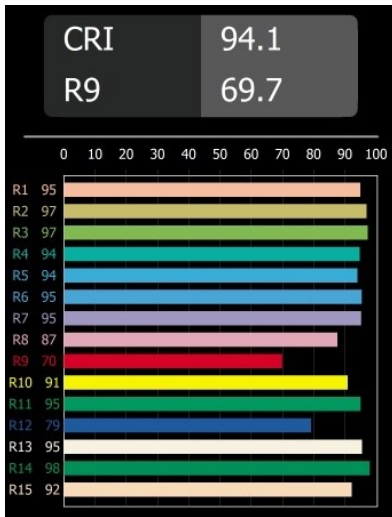

TM30 & CRI diagram