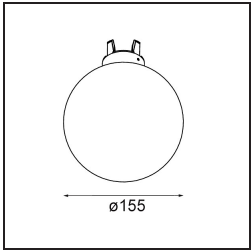

**TM30 & CRI diagram**

**Light distribution & beam diagram**

**Accessorio Ottico**

12624038 Glass Tube Down 46 Placebo White Matt

12624238 Glass Tube Down 130 Placebo White Matt

12626038 Glass Ball Down 90 Placebo White Matt