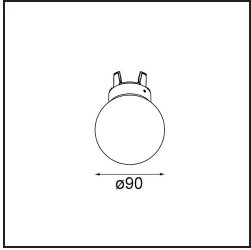

**TM30 & CRI diagram**

**Light distribution & beam diagram**

**Accessorio Ottico**

12624038 Glass Tube Down 46 Placebo White Matt

12624238 Glass Tube Down 130 Placebo White Matt

12626038 Glass Ball Down 90 Placebo White Matt