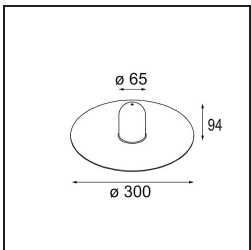

Accessori Decorativi

12627017 Shade Sombrero Placebo Champagne Brushed

12627018 Shade Sombrero Placebo Bronze Brushed