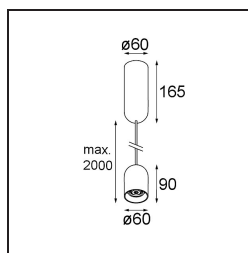

Date
Customer
Project
Type

Placebo Suspended Down 60 1x LED 1800-3000K WD Trailing Edge DI Champagne Brushed Anodised

Specifications

Material	12621641
Light Source Type	LED
LED Type	PLACEBO - TCI LED WARMDIM
LED technology	LED PCB
CRI	Min. 90
Colour Temperature	1800-3000K (Warm Dim)
Lifetime	L80B20 @50,000 Hours
Lamp Included	Yes
Number of Light Sources	1
CIE flux code	25 50 75 55 58
Binning (SDCM)	3
Light Direction	Down
Input Voltage	230V
Luminaire power (W)	9.0
Electrical Class	I
IP Rating	20
Glow wire rating (°C)	960
Dimming Protocol	Trailing Edge
Indoor/Outdoor	Indoor
Application	Ceiling
Mounting	Suspended
Adjustability	Not Applicable
Distance to Lighted Object (m)	0,1
Primary Colour & Primary Finish	Champagne, Brushed Anodised
Gross weight (g)	790.0
Luminous flux per lamp (lm)	365
Efficacy (lm/W)	41
Glare rating	16
Remark	<ul style="list-style-type: none"> • Glass ball or tube not included • Longer suspension cable on request (standard length is 2 meter) • Lumen output depends on choice of glass accessory

TM30 & CRI diagram

Light distribution & beam diagram

Optical Accessories

12624038 Glass Tube Down 46 Placebo White Matt

12624238 Glass Tube Down 130 Placebo White Matt

12626038 Glass Ball Down 90 Placebo White Matt