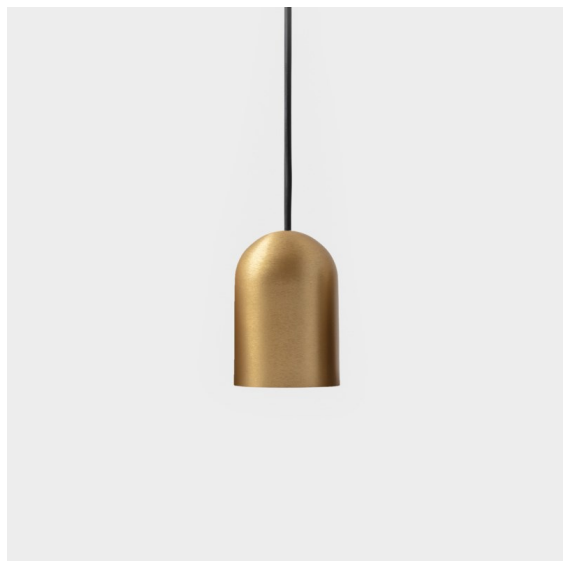

Date
Customer
Project
Type

Placebo Suspended Down 60 1x LED 1800-3000K WD Trailing Edge DI Champagne Brushed Anodised

Specifications

Material	12621641
Light Source Type	LED
LED Type	PLACEBO - TCI LED WARMDIM
LED technology	LED PCB
CRI	Min. 90
Colour Temperature	1800-3000K (Warm Dim)
Lifetime	L80B20 @50,000 Hours
Lamp Included	Yes
Number of Light Sources	1
CIE flux code	25 50 75 55 58
Binning (SDCM)	3
Light Direction	Down
Input Voltage	230V
Luminaire power (W)	9.0
Electrical Class	I
IP Rating	20
Glow wire rating (°C)	960
Dimming Protocol	Trailing Edge
Indoor/Outdoor	Indoor
Application	Ceiling
Mounting	Suspended
Adjustability	Not Applicable
Distance to Lighted Object (m)	0,1
Primary Colour & Primary Finish	Champagne, Brushed Anodised
Gross weight (g)	790.0
Luminous flux per lamp (lm)	365
Efficacy (lm/W)	41
Glare rating	16
Remark	<ul style="list-style-type: none"> • Glass ball or tube not included • Longer suspension cable on request (standard length is 2 meter) • Lumen output depends on choice of glass accessory

Placebo is a paradigm of playful choices of up and down light. You will soon discover the many options it comes with, giving you even more choices. Different shapes, sizes and shades designed for you, and then add all the colour combinations. All playful instruments to turn your creative vision into lovely rhythms of pure forms and light.

TM30 & CRI diagram

Light distribution & beam diagram

Optical Accessories

12624038 Glass Tube Down 46 Placebo White Matt

12624238 Glass Tube Down 130 Placebo White Matt

12626038 Glass Ball Down 90 Placebo White Matt

12626238 Glass Ball Down 155 Placebo White Matt

Decorative Accessories

12627017 Shade Sombrero Placebo Champagne Brushed

12627018 Shade Sombrero Placebo Bronze Brushed

12627038 Shade Sombrero Placebo Grey White Matt