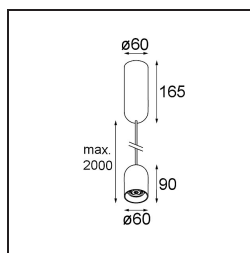

Date
Customer
Project
Type

Placebo Suspended Down 60 1x LED 1800-3000K WD Trailing Edge DI Black Structure

Specifications

Material	12621632
Light Source Type	LED
LED Type	PLACEBO - TCI LED WARMDIM
LED technology	LED PCB
CRI	Min. 90
Colour Temperature	1800-3000K (Warm Dim)
Lifetime	L80B20 @50,000 Hours
Lamp Included	Yes
Number of Light Sources	1
CIE flux code	25 50 75 55 58
Binning (SDCM)	3
Light Direction	Down
Input Voltage	230V
Luminaire power (W)	9.0
Electrical Class	I
IP Rating	20
Glow wire rating (°C)	960
Dimming Protocol	Trailing Edge
Indoor/Outdoor	Indoor
Application	Ceiling
Mounting	Suspended
Adjustability	Not Applicable
Distance to Lighted Object (m)	0,1
Primary Colour & Primary Finish	Black, Structure
Gross weight (g)	790.0
Luminous flux per lamp (lm)	365
Efficacy (lm/W)	41
Glare rating	16
Remark	<ul style="list-style-type: none"> • Glass ball or tube not included • Longer suspension cable on request (standard length is 2 meter) • Lumen output depends on choice of glass accessory

TM30 & CRI diagram

Light distribution & beam diagram

Optical Accessories

12624038 Glass Tube Down 46 Placebo White Matt

12624238 Glass Tube Down 130 Placebo White Matt

12626038 Glass Ball Down 90 Placebo White Matt