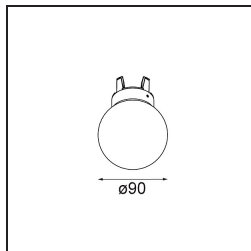

Date
Customer
Project
Type

Placebo Suspended Down 60 1x LED 1800-3000K WD Trailing Edge DI Black Structure

Specifications

Material	12621632
Light Source Type	LED
LED Type	PLACEBO - TCI LED WARMDIM
LED technology	LED PCB
CRI	Min. 90
Colour Temperature	1800-3000K (Warm Dim)
Lifetime	L80B20 @50,000 Hours
Lamp Included	Yes
Number of Light Sources	1
CIE flux code	25 50 75 55 58
Binning (SDCM)	3
Light Direction	Down
Input Voltage	230V
Luminaire power (W)	9.0
Electrical Class	I
IP Rating	20
Glow wire rating (°C)	960
Dimming Protocol	Trailing Edge
Indoor/Outdoor	Indoor
Application	Ceiling
Mounting	Suspended
Adjustability	Not Applicable
Distance to Lighted Object (m)	0,1
Primary Colour & Primary Finish	Black, Structure
Gross weight (g)	790.0
Luminous flux per lamp (lm)	365
Efficacy (lm/W)	41
Glare rating	16
Remark	<ul style="list-style-type: none"> • Glass ball or tube not included • Longer suspension cable on request (standard length is 2 meter) • Lumen output depends on choice of glass accessory

TM30 & CRI diagram

Light distribution & beam diagram

Optical Accessories

12624038 Glass Tube Down 46 Placebo White Matt

12624238 Glass Tube Down 130 Placebo White Matt

12626038 Glass Ball Down 90 Placebo White Matt