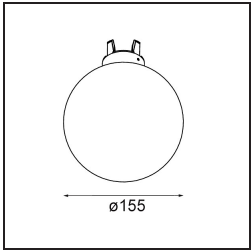

Date
Customer
Project
Type

Placebo Suspended Down 60 1x LED 3000K DALI/Push-Dim DI Silver Bronze Brushed Anodised

Specifications

Material	12621584
Light Source Type	LED
LED Type	PLACEBO - TCI LED 12x 3030
LED technology	LED PCB
CRI	Min. 90
Colour Temperature	3000K
Lifetime	L80B20 @50,000 Hours
Lamp Included	Yes
Number of Light Sources	1
CIE flux code	24 48 74 53 72
Binning (SDCM)	3
Light Direction	Down
Input Voltage	230V
Luminaire power (W)	9.0
Electrical Class	I
IP Rating	20
Glow wire rating (°C)	960
Dimming Protocol	DALI, Push-Dim
DALI Standard	DALI-2
Indoor/Outdoor	Indoor
Application	Ceiling
Mounting	Suspended
Adjustability	Not Applicable
Distance to Lighted Object (m)	0,1
Primary Colour & Primary Finish	Silver Bronze, Brushed Anodised
Gross weight (g)	790.0
Luminous flux per lamp (lm)	625
Efficacy (lm/W)	69
Glare rating	18
Remark	<ul style="list-style-type: none"> • Glass ball or tube not included • Longer suspension cable on request (standard length is 2 meter) • Lumen output depends on choice of glass accessory

TM30 & CRI diagram

Light distribution & beam diagram

Optical Accessories

12624038 Glass Tube Down 46 Placebo White Matt

12624238 Glass Tube Down 130 Placebo White Matt

12626038 Glass Ball Down 90 Placebo White Matt