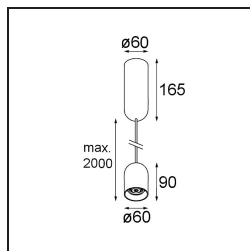

Date
Customer
Project
Type

Placebo Suspended Down 60 1x LED 3000K DALI/Push-Dim DI Silver Bronze Brushed Anodised

Specifications

Material	12621584
Light Source Type	LED
LED Type	PLACEBO - TCI LED 12x 3030
LED technology	LED PCB
CRI	Min. 90
Colour Temperature	3000K
Lifetime	L80B20 @50,000 Hours
Lamp Included	Yes
Number of Light Sources	1
CIE flux code	24 48 74 53 72
Binning (SDCM)	3
Light Direction	Down
Input Voltage	230V
Luminaire power (W)	9.0
Electrical Class	I
IP Rating	20
Glow wire rating (°C)	960
Dimming Protocol	DALI, Push-Dim
DALI Standard	DALI-2
Indoor/Outdoor	Indoor
Application	Ceiling
Mounting	Suspended
Adjustability	Not Applicable
Distance to Lighted Object (m)	0,1
Primary Colour & Primary Finish	Silver Bronze, Brushed Anodised
Gross weight (g)	790.0
Luminous flux per lamp (lm)	625
Efficacy (lm/W)	69
Glare rating	18
Remark	<ul style="list-style-type: none"> • Glass ball or tube not included • Longer suspension cable on request (standard length is 2 meter) • Lumen output depends on choice of glass accessory

TM30 & CRI diagram

Light distribution & beam diagram

Optical Accessories

12624038 Glass Tube Down 46 Placebo White Matt

12624238 Glass Tube Down 130 Placebo White Matt

12626038 Glass Ball Down 90 Placebo White Matt