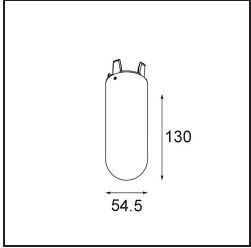

Date
Customer
Project
Type

Placebo Suspended Down 60 1x LED 3000K DALI/Push-Dim DI Silver Bronze Brushed Anodised

Specifications

Material	12621584
Light Source Type	LED
LED Type	PLACEBO - TCI LED 12x 3030
LED technology	LED PCB
CRI	Min. 90
Colour Temperature	3000K
Lifetime	L80B20 @50,000 Hours
Lamp Included	Yes
Number of Light Sources	1
CIE flux code	24 48 74 53 72
Binning (SDCM)	3
Light Direction	Down
Input Voltage	230V
Luminaire power (W)	9.0
Electrical Class	I
IP Rating	20
Glow wire rating (°C)	960
Dimming Protocol	DALI, Push-Dim
DALI Standard	DALI-2
Indoor/Outdoor	Indoor
Application	Ceiling
Mounting	Suspended
Adjustability	Not Applicable
Distance to Lighted Object (m)	0,1
Primary Colour & Primary Finish	Silver Bronze, Brushed Anodised
Gross weight (g)	790.0
Luminous flux per lamp (lm)	625
Efficacy (lm/W)	69
Glare rating	18
Remark	<ul style="list-style-type: none"> • Glass ball or tube not included • Longer suspension cable on request (standard length is 2 meter) • Lumen output depends on choice of glass accessory

TM30 & CRI diagram

Light distribution & beam diagram

Optical Accessories

12624038 Glass Tube Down 46 Placebo White Matt

12624238 Glass Tube Down 130 Placebo White Matt

12626038 Glass Ball Down 90 Placebo White Matt