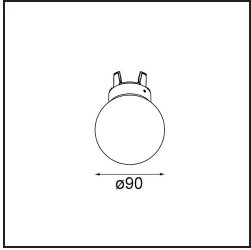

Date
Customer
Project
Type

Placebo Suspended Down 60 1x LED 3000K DALI/Push-Dim DI Silver Bronze Brushed Anodised

Specifications

Material	12621584
Light Source Type	LED
LED Type	PLACEBO - TCI LED 12x 3030
LED technology	LED PCB
CRI	Min. 90
Colour Temperature	3000K
Lifetime	L80B20 @50,000 Hours
Lamp Included	Yes
Number of Light Sources	1
CIE flux code	24 48 74 53 72
Binning (SDCM)	3
Light Direction	Down
Input Voltage	230V
Luminaire power (W)	9.0
Electrical Class	I
IP Rating	20
Glow wire rating (°C)	960
Dimming Protocol	DALI, Push-Dim
DALI Standard	DALI-2
Indoor/Outdoor	Indoor
Application	Ceiling
Mounting	Suspended
Adjustability	Not Applicable
Distance to Lighted Object (m)	0,1
Primary Colour & Primary Finish	Silver Bronze, Brushed Anodised
Gross weight (g)	790.0
Luminous flux per lamp (lm)	625
Efficacy (lm/W)	69
Glare rating	18
Remark	<ul style="list-style-type: none"> • Glass ball or tube not included • Longer suspension cable on request (standard length is 2 meter) • Lumen output depends on choice of glass accessory

TM30 & CRI diagram

Light distribution & beam diagram

Optical Accessories

12624038 Glass Tube Down 46 Placebo White Matt

12624238 Glass Tube Down 130 Placebo White Matt

12626038 Glass Ball Down 90 Placebo White Matt