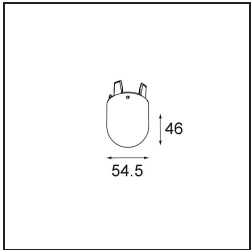

Date
Customer
Project
Type

Placebo Suspended Down 60 1x LED 3000K DALI/Push-Dim DI Bronze Brushed Anodised

Specifications

Material	12621582
Light Source Type	LED
LED Type	PLACEBO - TCI LED 12x 3030
LED technology	LED PCB
CRI	Min. 90
Colour Temperature	3000K
Lifetime	L80B20 @50,000 Hours
Lamp Included	Yes
Number of Light Sources	1
CIE flux code	24 48 74 53 72
Binning (SDCM)	3
Light Direction	Down
Input Voltage	230V
Luminaire power (W)	9.0
Electrical Class	I
IP Rating	20
Glow wire rating (°C)	960
Dimming Protocol	DALI, Push-Dim
DALI Standard	DALI-2
Indoor/Outdoor	Indoor
Application	Ceiling
Mounting	Suspended
Adjustability	Not Applicable
Distance to Lighted Object (m)	0,1
Primary Colour & Primary Finish	Bronze, Brushed Anodised
Gross weight (g)	790.0
Luminous flux per lamp (lm)	625
Efficacy (lm/W)	69
Glare rating	18
Remark	<ul style="list-style-type: none"> • Glass ball or tube not included • Longer suspension cable on request (standard length is 2 meter) • Lumen output depends on choice of glass accessory

TM30 & CRI diagram

Light distribution & beam diagram

Optical Accessories

12624038 Glass Tube Down 46 Placebo White Matt

12624238 Glass Tube Down 130 Placebo White Matt

12626038 Glass Ball Down 90 Placebo White Matt