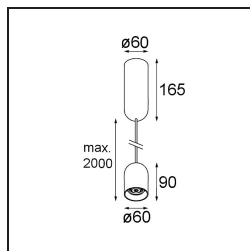

Date
Customer
Project
Type

Placebo Suspended Down 60 1x LED 3000K DALI/Push-Dim DI Bronze Brushed Anodised

Specifications

Material	12621582
Light Source Type	LED
LED Type	PLACEBO - TCI LED 12x 3030
LED technology	LED PCB
CRI	Min. 90
Colour Temperature	3000K
Lifetime	L80B20 @50,000 Hours
Lamp Included	Yes
Number of Light Sources	1
CIE flux code	24 48 74 53 72
Binning (SDCM)	3
Light Direction	Down
Input Voltage	230V
Luminaire power (W)	9.0
Electrical Class	I
IP Rating	20
Glow wire rating (°C)	960
Dimming Protocol	DALI, Push-Dim
DALI Standard	DALI-2
Indoor/Outdoor	Indoor
Application	Ceiling
Mounting	Suspended
Adjustability	Not Applicable
Distance to Lighted Object (m)	0,1
Primary Colour & Primary Finish	Bronze, Brushed Anodised
Gross weight (g)	790.0
Luminous flux per lamp (lm)	625
Efficacy (lm/W)	69
Glare rating	18
Remark	<ul style="list-style-type: none"> • Glass ball or tube not included • Longer suspension cable on request (standard length is 2 meter) • Lumen output depends on choice of glass accessory

TM30 & CRI diagram

Light distribution & beam diagram

Optical Accessories

12624038 Glass Tube Down 46 Placebo White Matt

12624238 Glass Tube Down 130 Placebo White Matt

12626038 Glass Ball Down 90 Placebo White Matt