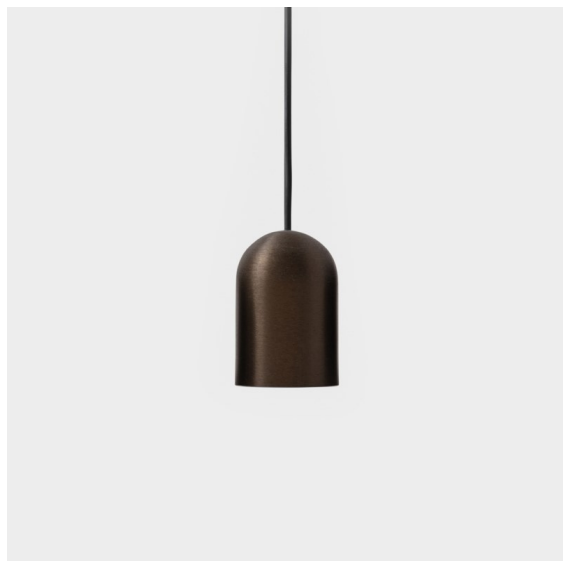

Date
Customer
Project
Type

Placebo Suspended Down 60 1x LED 3000K DALI/Push-Dim DI Bronze Brushed Anodised

Specifications

Material	12621582
Light Source Type	LED
LED Type	PLACEBO - TCI LED 12x 3030
LED technology	LED PCB
CRI	Min. 90
Colour Temperature	3000K
Lifetime	L80B20 @50,000 Hours
Lamp Included	Yes
Number of Light Sources	1
CIE flux code	24 48 74 53 72
Binning (SDCM)	3
Light Direction	Down
Input Voltage	230V
Luminaire power (W)	9.0
Electrical Class	I
IP Rating	20
Glow wire rating (°C)	960
Dimming Protocol	DALI, Push-Dim
DALI Standard	DALI-2
Indoor/Outdoor	Indoor
Application	Ceiling
Mounting	Suspended
Adjustability	Not Applicable
Distance to Lighted Object (m)	0,1
Primary Colour & Primary Finish	Bronze, Brushed Anodised
Gross weight (g)	790.0
Luminous flux per lamp (lm)	625
Efficacy (lm/W)	69
Glare rating	18
Remark	<ul style="list-style-type: none"> • Glass ball or tube not included • Longer suspension cable on request (standard length is 2 meter) • Lumen output depends on choice of glass accessory

Placebo is a paradigm of playful choices of up and down light. You will soon discover the many options it comes with, giving you even more choices. Different shapes, sizes and shades designed for you, and then add all the colour combinations. All playful instruments to turn your creative vision into lovely rhythms of pure forms and light.

TM30 & CRI diagram

Light distribution & beam diagram

Optical Accessories

12624038 Glass Tube Down 46 Placebo White Matt

12624238 Glass Tube Down 130 Placebo White Matt

12626038 Glass Ball Down 90 Placebo White Matt

12626238 Glass Ball Down 155 Placebo White Matt

Decorative Accessories

12627017 Shade Sombrero Placebo Champagne Brushed

12627018 Shade Sombrero Placebo Bronze Brushed

12627038 Shade Sombrero Placebo Grey White Matt