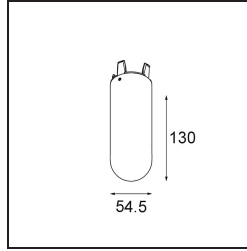

Date \_\_\_\_\_  
Customer \_\_\_\_\_  
Project \_\_\_\_\_  
Type \_\_\_\_\_

*Glass Tube Down 130 Placebo White Matt*

**Specifications**

Material	12624238
Lamp Included	No
Number of Light Sources	0
IP Rating	20
Glow wire rating (°C)	960
Indoor/Outdoor	Indoor
Adjustability	Not Applicable
Primary Colour & Primary Finish	White, Matt
Gross weight (g)	320.0