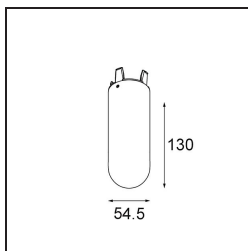

Glass Tube Down 130 Placebo White Matt

Specifications

Material	12624238
Lamp Included	No
Number of Light Sources	0
IP Rating	20
Glow wire rating (°C)	960
Indoor/Outdoor	Indoor
Adjustability	Not Applicable
Primary Colour & Primary Finish	White, Matt
Gross weight (g)	320.0

Specifications