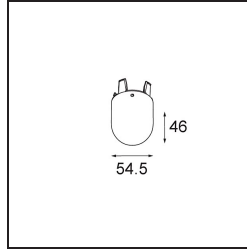

Date \_\_\_\_\_  
Customer \_\_\_\_\_  
Project \_\_\_\_\_  
Type \_\_\_\_\_

*Glass Tube Down 46 Placebo White Matt*

**Specifications**

Material	12624038
Lamp Included	No
Number of Light Sources	0
IP Rating	20
Glow wire rating (°C)	960
Indoor/Outdoor	Indoor
Adjustability	Not Applicable
Primary Colour & Primary Finish	White, Matt
Gross weight (g)	153.0