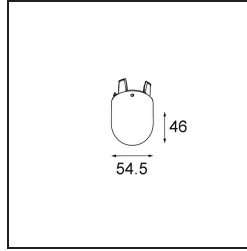

Date _____
Customer _____
Project _____
Type _____

Glass Tube Down 46 Placebo White Matt

Specifications

Material	12624038
Lamp Included	No
Number of Light Sources	0
IP Rating	20
Glow wire rating (°C)	960
Indoor/Outdoor	Indoor
Adjustability	Not Applicable
Primary Colour & Primary Finish	White, Matt
Gross weight (g)	153.0