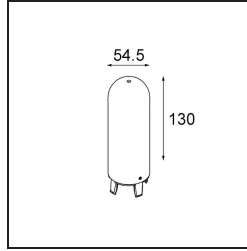

Date _____
Customer _____
Project _____
Type _____

Glass Tube Up 130 Placebo White Matt

Specifications

Material	12623238
Lamp Included	No
Number of Light Sources	0
IP Rating	20
Glow wire rating (°C)	960
Indoor/Outdoor	Indoor
Adjustability	Not Applicable
Primary Colour & Primary Finish	White, Matt
Gross weight (g)	320.0