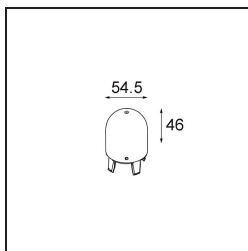

Date \_\_\_\_\_  
Customer \_\_\_\_\_  
Project \_\_\_\_\_  
Type \_\_\_\_\_

*Glass Tube Up 46 Placebo White Matt*

**Specifications**

Material	12623038
Lamp Included	No
Number of Light Sources	0
IP Rating	20
Glow wire rating (°C)	960
Indoor/Outdoor	Indoor
Adjustability	Not Applicable
Primary Colour & Primary Finish	White, Matt
Gross weight (g)	153.0

Specifications