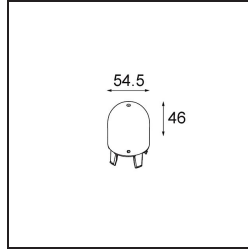

Date _____
Customer _____
Project _____
Type _____

Glass Tube Up 46 Placebo White Matt

Specifications

Material	12623038
Lamp Included	No
Number of Light Sources	0
IP Rating	20
Glow wire rating (°C)	960
Indoor/Outdoor	Indoor
Adjustability	Not Applicable
Primary Colour & Primary Finish	White, Matt
Gross weight (g)	153.0