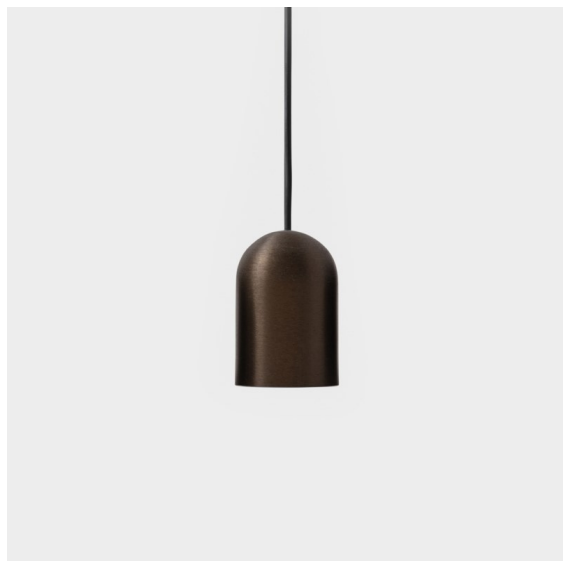

Date
Customer
Project
Type

Placebo Suspended Down 60 1x LED 1800-3000K WD DE Bronze Brushed Anodised

Specifications

Material	12622582
Light Source Type	LED
LED Type	PLACEBO - TCI LED WARMDIM
LED technology	LED PCB
CRI	Min. 90
Colour Temperature	1800-3000K (Warm Dim)
Lifetime	L80B20 @50,000 Hours
Lamp Included	Yes
Number of Light Sources	1
CIE flux code	25 50 75 55 58
Binning (SDCM)	3
Light Direction	Down
Input Voltage	Constant Current Driver Required
Electrical Class	III
IP Rating	20
Glow wire rating (°C)	960
Indoor/Outdoor	Indoor
Application	Ceiling
Mounting	Suspended
Cut-out size (mm)	54
Mounting depth (mm)	35.0
Adjustability	Not Applicable
Distance to Lighted Object (m)	0,1
Primary Colour & Primary Finish	Bronze, Brushed Anodised
Gross weight (g)	616.0
Drive current (mA)	350
Min. forward voltage (Vf)	20,592
Max. forward voltage (Vf)	21,216
Connected load (W)	7,4
Luminous flux per lamp (lm)	365
Efficacy (lm/W)	49
Glare rating	16

Placebo is a paradigm of playful choices of up and down light. You will soon discover the many options it comes with, giving you even more choices. Different shapes, sizes and shades designed for you, and then add all the colour combinations. All playful instruments to turn your creative vision into lovely rhythms of pure forms and light.

Remark

- Glass ball or tube not included
 - Longer suspension cable on request (standard length is 2 meter)
 - Lumen output depends on choice of glass accessory
-

TM30 & CRI diagram

Light distribution & beam diagram

Diagrams

Optical Accessories

12624038 Glass Tube Down 46 Placebo White Matt

12624238 Glass Tube Down 130 Placebo White Matt

12626038 Glass Ball Down 90 Placebo White Matt

12626238 Glass Ball Down 155 Placebo White Matt