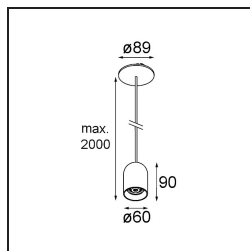

Date
Customer
Project
Type

Placebo Suspended Down 60 1x LED 1800-3000K WD DE Bronze Brushed Anodised

Specifications

Material	12622582
Light Source Type	LED
LED Type	PLACEBO - TCI LED WARMDIM
LED technology	LED PCB
CRI	Min. 90
Colour Temperature	1800-3000K (Warm Dim)
Lifetime	L80B20 @50,000 Hours
Lamp Included	Yes
Number of Light Sources	1
CIE flux code	25 50 75 55 58
Binning (SDCM)	3
Light Direction	Down
Input Voltage	Constant Current Driver Required
Electrical Class	III
IP Rating	20
Glow wire rating (°C)	960
Indoor/Outdoor	Indoor
Application	Ceiling
Mounting	Suspended
Cut-out size (mm)	54
Mounting depth (mm)	35.0
Adjustability	Not Applicable
Distance to Lighted Object (m)	0,1
Primary Colour & Primary Finish	Bronze, Brushed Anodised
Gross weight (g)	616.0
Drive current (mA)	350
Min. forward voltage (Vf)	20,592
Max. forward voltage (Vf)	21,216
Connected load (W)	7,4
Luminous flux per lamp (lm)	365
Efficacy (lm/W)	49
Glare rating	16

Remark

- Glass ball or tube not included
 - Longer suspension cable on request (standard length is 2 meter)
 - Lumen output depends on choice of glass accessory
-

TM30 & CRI diagram

Light distribution & beam diagram