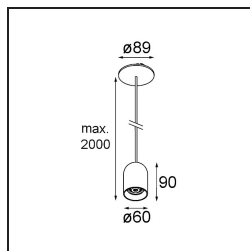

| |
|----------|
| Date |
| Customer |
| Project |
| Type |

Placebo Suspended Down 60 1x LED 1800-3000K WD DE Black Brushed Anodised

Specifications

| | |
|---------------------------------|----------------------------------|
| Material | 12622581 |
| Light Source Type | LED |
| LED Type | PLACEBO - TCI LED WARMDIM |
| LED technology | LED PCB |
| CRI | Min. 90 |
| Colour Temperature | 1800-3000K (Warm Dim) |
| Lifetime | L80B20 @50,000 Hours |
| Lamp Included | Yes |
| Number of Light Sources | 1 |
| CIE flux code | 25 50 75 55 58 |
| Binning (SDCM) | 3 |
| Light Direction | Down |
| Input Voltage | Constant Current Driver Required |
| Electrical Class | III |
| IP Rating | 20 |
| Glow wire rating (°C) | 960 |
| Indoor/Outdoor | Indoor |
| Application | Ceiling |
| Mounting | Suspended |
| Cut-out size (mm) | 54 |
| Mounting depth (mm) | 35.0 |
| Adjustability | Not Applicable |
| Distance to Lighted Object (m) | 0,1 |
| Primary Colour & Primary Finish | Black, Brushed Anodised |
| Gross weight (g) | 616.0 |
| Drive current (mA) | 350 |
| Min. forward voltage (Vf) | 20,592 |
| Max. forward voltage (Vf) | 21,216 |
| Connected load (W) | 7,4 |
| Luminous flux per lamp (lm) | 365 |
| Efficacy (lm/W) | 49 |
| Glare rating | 16 |

Remark

- Glass ball or tube not included
 - Longer suspension cable on request (standard length is 2 meter)
 - Lumen output depends on choice of glass accessory
-

TM30 & CRI diagram

Light distribution & beam diagram