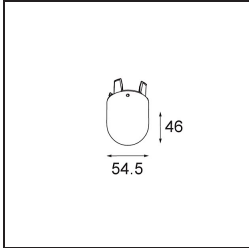

Optical Accessories

12624038 Glass Tube Down 46 Placebo White Matt