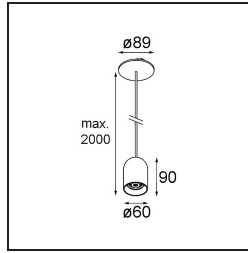

Date
Customer
Project
Type

Placebo Suspended Down 60 1x LED 1800-3000K WD DE Champagne Brushed Anodised

Specifications

Material	12622541
Light Source Type	LED
LED Type	PLACEBO - TCI LED WARMDIM
LED technology	LED PCB
CRI	Min. 90
Colour Temperature	1800-3000K (Warm Dim)
Lifetime	L80B20 @50,000 Hours
Lamp Included	Yes
Number of Light Sources	1
CIE flux code	25 50 75 55 58
Binning (SDCM)	3
Light Direction	Down
Input Voltage	Constant Current Driver Required
Electrical Class	III
IP Rating	20
Glow wire rating (°C)	960
Indoor/Outdoor	Indoor
Application	Ceiling
Mounting	Suspended
Cut-out size (mm)	54
Mounting depth (mm)	35.0
Adjustability	Not Applicable
Distance to Lighted Object (m)	0,1
Primary Colour & Primary Finish	Champagne, Brushed Anodised
Gross weight (g)	616.0
Drive current (mA)	350
Min. forward voltage (Vf)	20,592
Max. forward voltage (Vf)	21,216
Connected load (W)	7,4
Luminous flux per lamp (lm)	365
Efficacy (lm/W)	49
Glare rating	16

Remark

- Glass ball or tube not included
 - Longer suspension cable on request (standard length is 2 meter)
 - Lumen output depends on choice of glass accessory
-

TM30 & CRI diagram

Light distribution & beam diagram