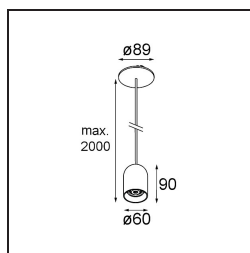

Date
Customer
Project
Type

Placebo Suspended Down 60 1x LED 1800-3000K WD DE Black Structure

Specifications

Material	12622532
Light Source Type	LED
LED Type	PLACEBO - TCI LED WARMDIM
LED technology	LED PCB
CRI	Min. 90
Colour Temperature	1800-3000K (Warm Dim)
Lifetime	L80B20 @50,000 Hours
Lamp Included	Yes
Number of Light Sources	1
CIE flux code	25 50 75 55 58
Binning (SDCM)	3
Light Direction	Down
Input Voltage	Constant Current Driver Required
Electrical Class	III
IP Rating	20
Glow wire rating (°C)	960
Indoor/Outdoor	Indoor
Application	Ceiling
Mounting	Suspended
Cut-out size (mm)	54
Mounting depth (mm)	35.0
Adjustability	Not Applicable
Distance to Lighted Object (m)	0,1
Primary Colour & Primary Finish	Black, Structure
Gross weight (g)	616.0
Drive current (mA)	350
Min. forward voltage (Vf)	20,592
Max. forward voltage (Vf)	21,216
Connected load (W)	7,4
Luminous flux per lamp (lm)	365
Efficacy (lm/W)	49
Glare rating	16

Remark

- Glass ball or tube not included
 - Longer suspension cable on request (standard length is 2 meter)
 - Lumen output depends on choice of glass accessory
-

TM30 & CRI diagram

Light distribution & beam diagram