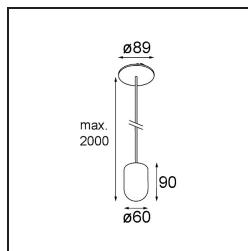

Date
Customer
Project
Type

Placebo Suspended Up 60 1x LED 1800-3000K WD DE Silver Bronze Brushed Anodised

Specifications

Material	12622484
Light Source Type	LED
LED Type	PLACEBO - TCI LED WARMDIM
LED technology	LED PCB
CRI	Min. 90
Colour Temperature	1800-3000K (Warm Dim)
Lifetime	L80B20 @50,000 Hours
Lamp Included	Yes
Number of Light Sources	1
CIE flux code	25 44 71 45 58
Binning (SDCM)	3
Light Direction	Up
Input Voltage	Constant Current Driver Required
Electrical Class	III
IP Rating	20
Glow wire rating (°C)	960
Indoor/Outdoor	Indoor
Application	Ceiling
Mounting	Suspended
Cut-out size (mm)	54
Mounting depth (mm)	35.0
Adjustability	Not Applicable
Distance to Lighted Object (m)	0,1
Primary Colour & Primary Finish	Silver Bronze, Brushed Anodised
Gross weight (g)	560.0
Drive current (mA)	350
Min. forward voltage (Vf)	20,592
Max. forward voltage (Vf)	21,216
Connected load (W)	7,4
Luminous flux per lamp (lm)	365
Efficacy (lm/W)	49
Glare rating	16

Remark

- Glass ball or tube not included
 - Longer suspension cable on request (standard length is 2 meter)
 - Lumen output depends on choice of glass accessory
-

TM30 & CRI diagram

Light distribution & beam diagram