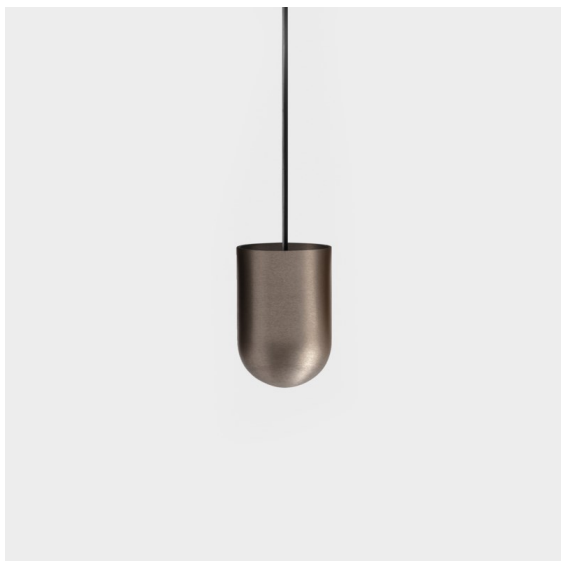

Date
Customer
Project
Type

Placebo Suspended Up 60 1x LED 1800-3000K WD DE Silver Bronze Brushed Anodised

Specifications

Material	12622484
Light Source Type	LED
LED Type	PLACEBO - TCI LED WARMDIM
LED technology	LED PCB
CRI	Min. 90
Colour Temperature	1800-3000K (Warm Dim)
Lifetime	L80B20 @50,000 Hours
Lamp Included	Yes
Number of Light Sources	1
CIE flux code	25 44 71 45 58
Binning (SDCM)	3
Light Direction	Up
Input Voltage	Constant Current Driver Required
Electrical Class	III
IP Rating	20
Glow wire rating (°C)	960
Indoor/Outdoor	Indoor
Application	Ceiling
Mounting	Suspended
Cut-out size (mm)	54
Mounting depth (mm)	35.0
Adjustability	Not Applicable
Distance to Lighted Object (m)	0,1
Primary Colour & Primary Finish	Silver Bronze, Brushed Anodised
Gross weight (g)	560.0
Drive current (mA)	350
Min. forward voltage (Vf)	20,592
Max. forward voltage (Vf)	21,216
Connected load (W)	7,4
Luminous flux per lamp (lm)	365
Efficacy (lm/W)	49
Glare rating	16

Placebo is a paradigm of playful choices of up and down light. You will soon discover the many options it comes with, giving you even more choices. Different shapes, sizes and shades designed for you, and then add all the colour combinations. All playful instruments to turn your creative vision into lovely rhythms of pure forms and light.

Remark

- Glass ball or tube not included
 - Longer suspension cable on request (standard length is 2 meter)
 - Lumen output depends on choice of glass accessory
-

TM30 & CRI diagram

Light distribution & beam diagram

Optical Accessories

12623038 Glass Tube Up 46 Placebo White Matt

12623238 Glass Tube Up 130 Placebo White Matt

12625038 Glass Ball Up 90 Placebo White Matt

12625238 Glass Ball Up 155 Placebo White Matt

Decorative Accessories