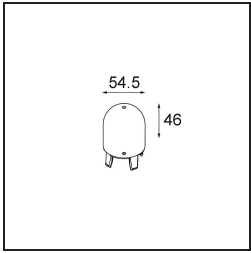

Optical Accessories

12623038 Glass Tube Up 46 Placebo White Matt