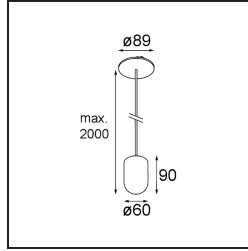

Date
Customer
Project
Type

*Placebo Suspended Up 60 1x LED 1800-3000K WD DE Bronze Brushed Anodised*

**Specifications**

Material	12622482
Light Source Type	LED
LED Type	PLACEBO - TCI LED WARMDIM
LED technology	LED PCB
CRI	Min. 90
Colour Temperature	1800-3000K (Warm Dim)
Lifetime	L80B20 @50,000 Hours
Lamp Included	Yes
Number of Light Sources	1
CIE flux code	25 44 71 45 58
Binning (SDCM)	3
Light Direction	Up
Input Voltage	Constant Current Driver Required
Electrical Class	III
IP Rating	20
Glow wire rating (°C)	960
Indoor/Outdoor	Indoor
Application	Ceiling
Mounting	Suspended
Cut-out size (mm)	54
Mounting depth (mm)	35.0
Adjustability	Not Applicable
Distance to Lighted Object (m)	0,1
Primary Colour & Primary Finish	Bronze, Brushed Anodised
Gross weight (g)	560.0
Drive current (mA)	350
Min. forward voltage (Vf)	20,592
Max. forward voltage (Vf)	21,216
Connected load (W)	7,4
Luminous flux per lamp (lm)	365
Efficacy (lm/W)	49
Glare rating	16

---

Remark

- Glass ball or tube not included
  - Longer suspension cable on request (standard length is 2 meter)
  - Lumen output depends on choice of glass accessory
-

**TM30 & CRI diagram**

**Light distribution & beam diagram**