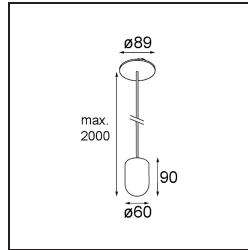

Date
Customer
Project
Type

Placebo Suspended Up 60 1x LED 1800-3000K WD DE Black Brushed Anodised

Specifications

Material	12622481
Light Source Type	LED
LED Type	PLACEBO - TCI LED WARMDIM
LED technology	LED PCB
CRI	Min. 90
Colour Temperature	1800-3000K (Warm Dim)
Lifetime	L80B20 @50,000 Hours
Lamp Included	Yes
Number of Light Sources	1
CIE flux code	25 44 71 45 58
Binning (SDCM)	3
Light Direction	Up
Input Voltage	Constant Current Driver Required
Electrical Class	III
IP Rating	20
Glow wire rating (°C)	960
Indoor/Outdoor	Indoor
Application	Ceiling
Mounting	Suspended
Cut-out size (mm)	54
Mounting depth (mm)	35.0
Adjustability	Not Applicable
Distance to Lighted Object (m)	0,1
Primary Colour & Primary Finish	Black, Brushed Anodised
Gross weight (g)	560.0
Drive current (mA)	350
Min. forward voltage (Vf)	20,592
Max. forward voltage (Vf)	21,216
Connected load (W)	7,4
Luminous flux per lamp (lm)	365
Efficacy (lm/W)	49
Glare rating	16

Remark

- Glass ball or tube not included
 - Longer suspension cable on request (standard length is 2 meter)
 - Lumen output depends on choice of glass accessory
-

TM30 & CRI diagram

Light distribution & beam diagram