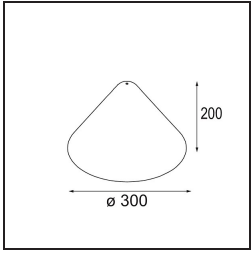

- **12629017** Shade Douli Placebo Champagne Brushed
- **12629018** Shade Douli Placebo Bronze Brushed
- **12629038** Shade Douli Placebo Grey White Matt
- **12629083** Shade Douli Placebo Black Matt

Choose a required accessory