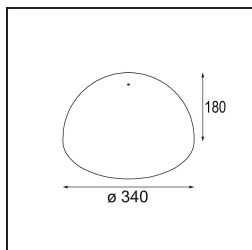

Accesorios Decorativo

- 12628017 Shade Beanie Placebo Champagne Brushed
- 12628018 Shade Beanie Placebo Bronze Brushed
- 12628038 Shade Beanie Placebo Grey White Matt
- 12628083 Shade Beanie Placebo Black Matt