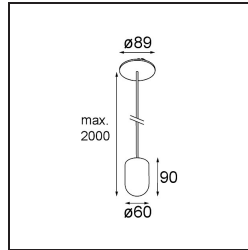

### Specifications

Material	12622441
Light Source Type	LED
LED Type	PLACEBO - TCI LED WARMDIM
LED technology	LED PCB
CRI	Min. 90
Colour Temperature	1800-3000K (Warm Dim)
Lifetime	L80B20 @50,000 Hours
Lamp Included	Yes
Number of Light Sources	1
CIE flux code	25 44 71 45 58
Binning (SDCM)	3
Light Direction	Up
Input Voltage	Constant Current Driver Required
Electrical Class	III
IP Rating	20
Glow wire rating (°C)	960
Indoor/Outdoor	Indoor
Application	Ceiling
Mounting	Suspended
Cut-out size (mm)	54
Mounting depth (mm)	35.0
Adjustability	Not Applicable
Distance to Lighted Object (m)	0,1
Primary Colour & Primary Finish	Champagne, Brushed Anodised
Gross weight (g)	560.0
Drive current (mA)	350
Min. forward voltage (Vf)	20,592
Max. forward voltage (Vf)	21,216
Connected load (W)	7,4
Luminous flux per lamp (lm)	365
Efficacy (lm/W)	49
Glare rating	16

---

Remark

- Glass ball or tube not included
  - Longer suspension cable on request (standard length is 2 meter)
  - Lumen output depends on choice of glass accessory
-

**TM30 & CRI diagram**

**Light distribution & beam diagram**