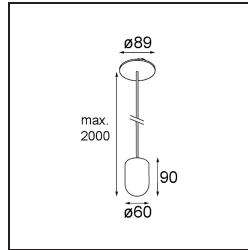

Date
Customer
Project
Type

Placebo Suspended Up 60 1x LED 1800-3000K WD DE Champagne Brushed Anodised

Specifications

Material	12622441
Light Source Type	LED
LED Type	PLACEBO - TCI LED WARMDIM
LED technology	LED PCB
CRI	Min. 90
Colour Temperature	1800-3000K (Warm Dim)
Lifetime	L80B20 @50,000 Hours
Lamp Included	Yes
Number of Light Sources	1
CIE flux code	25 44 71 45 58
Binning (SDCM)	3
Light Direction	Up
Input Voltage	Constant Current Driver Required
Electrical Class	III
IP Rating	20
Glow wire rating (°C)	960
Indoor/Outdoor	Indoor
Application	Ceiling
Mounting	Suspended
Cut-out size (mm)	54
Mounting depth (mm)	35.0
Adjustability	Not Applicable
Distance to Lighted Object (m)	0,1
Primary Colour & Primary Finish	Champagne, Brushed Anodised
Gross weight (g)	560.0
Drive current (mA)	350
Min. forward voltage (Vf)	20.592
Max. forward voltage (Vf)	21.216
Connected load (W)	7.4
Luminous flux per lamp (lm)	365
Efficacy (lm/W)	49
Glare rating	16

Remark

- Glass ball or tube not included
 - Longer suspension cable on request (standard length is 2 meter)
 - Lumen output depends on choice of glass accessory
-

TM30 & CRI diagram

Light distribution & beam diagram