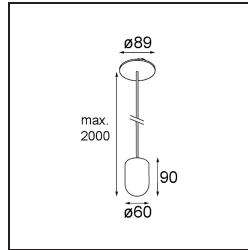

Date
Customer
Project
Type

Placebo Suspended Up 60 1x LED 1800-3000K WD DE Black Structure

Specifications

Material	12622432
Light Source Type	LED
LED Type	PLACEBO - TCI LED WARMDIM
LED technology	LED PCB
CRI	Min. 90
Colour Temperature	1800-3000K (Warm Dim)
Lifetime	L80B20 @50,000 Hours
Lamp Included	Yes
Number of Light Sources	1
CIE flux code	25 44 71 45 58
Binning (SDCM)	3
Light Direction	Up
Input Voltage	Constant Current Driver Required
Electrical Class	III
IP Rating	20
Glow wire rating (°C)	960
Indoor/Outdoor	Indoor
Application	Ceiling
Mounting	Suspended
Cut-out size (mm)	54
Mounting depth (mm)	35.0
Adjustability	Not Applicable
Distance to Lighted Object (m)	0,1
Primary Colour & Primary Finish	Black, Structure
Gross weight (g)	560.0
Drive current (mA)	350
Min. forward voltage (Vf)	20,592
Max. forward voltage (Vf)	21,216
Connected load (W)	7,4
Luminous flux per lamp (lm)	365
Efficacy (lm/W)	49
Glare rating	16

Remark

- Glass ball or tube not included
 - Longer suspension cable on request (standard length is 2 meter)
 - Lumen output depends on choice of glass accessory
-

TM30 & CRI diagram

Light distribution & beam diagram