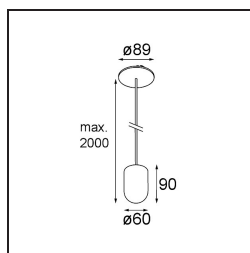

Date
Customer
Project
Type

Placebo Suspended Up 60 1x LED 1800-3000K WD DE White Structure

Specifications

Material	12622409
Light Source Type	LED
LED Type	PLACEBO - TCI LED WARMDIM
LED technology	LED PCB
CRI	Min. 90
Colour Temperature	1800-3000K (Warm Dim)
Lifetime	L80B20 @50,000 Hours
Lamp Included	Yes
Number of Light Sources	1
CIE flux code	25 44 71 45 58
Binning (SDCM)	3
Light Direction	Up
Input Voltage	Constant Current Driver Required
Electrical Class	III
IP Rating	20
Glow wire rating (°C)	960
Indoor/Outdoor	Indoor
Application	Ceiling
Mounting	Suspended
Cut-out size (mm)	54
Mounting depth (mm)	35.0
Adjustability	Not Applicable
Distance to Lighted Object (m)	0,1
Primary Colour & Primary Finish	White, Structure
Gross weight (g)	560.0
Drive current (mA)	350
Min. forward voltage (Vf)	20,592
Max. forward voltage (Vf)	21,216
Connected load (W)	7,4
Luminous flux per lamp (lm)	365
Efficacy (lm/W)	49
Glare rating	16

Remark

- Glass ball or tube not included
 - Longer suspension cable on request (standard length is 2 meter)
 - Lumen output depends on choice of glass accessory
-

TM30 & CRI diagram

Light distribution & beam diagram