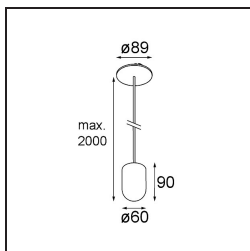

Date
Customer
Project
Type

Placebo Suspended Up 60 1x LED 1800-3000K WD DE White Structure

Specifications

Material	12622409
Light Source Type	LED
LED Type	PLACEBO - TCI LED WARMDIM
LED technology	LED PCB
CRI	Min. 90
Colour Temperature	1800-3000K (Warm Dim)
Lifetime	L80B20 @50,000 Hours
Lamp Included	Yes
Number of Light Sources	1
CIE flux code	25 44 71 45 58
Binning (SDCM)	3
Light Direction	Up
Input Voltage	Constant Current Driver Required
Electrical Class	III
IP Rating	20
Glow wire rating (°C)	960
Indoor/Outdoor	Indoor
Application	Ceiling
Mounting	Suspended
Cut-out size (mm)	54
Mounting depth (mm)	35.0
Adjustability	Not Applicable
Distance to Lighted Object (m)	0,1
Primary Colour & Primary Finish	White, Structure
Gross weight (g)	560.0
Drive current (mA)	350
Min. forward voltage (Vf)	20,592
Max. forward voltage (Vf)	21,216
Connected load (W)	7,4
Luminous flux per lamp (lm)	365
Efficacy (lm/W)	49
Glare rating	16

Remark

- Glass ball or tube not included
 - Longer suspension cable on request (standard length is 2 meter)
 - Lumen output depends on choice of glass accessory
-

TM30 & CRI diagram

Light distribution & beam diagram