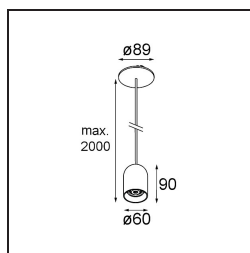

Date
Customer
Project
Type

Placebo Suspended Down 60 1x LED 3000K DE Bronze Brushed Anodised

Specifications

Material	12622382
Light Source Type	LED
LED Type	PLACEBO - TCI LED 12x 3030
LED technology	LED PCB
CRI	Min. 90
Colour Temperature	3000K
Lifetime	L80B20 @50,000 Hours
Lamp Included	Yes
Number of Light Sources	1
CIE flux code	24 48 74 53 72
Binning (SDCM)	3
Light Direction	Down
Optic	Reflector
Input Voltage	Constant Current Driver Required
Electrical Class	III
IP Rating	20
Glow wire rating (°C)	960
Indoor/Outdoor	Indoor
Application	Ceiling
Mounting	Suspended
Cut-out size (mm)	ø54
Mounting depth (mm)	35.0
Adjustability	Not Applicable
Distance to Lighted Object (m)	0,1
Primary Colour & Primary Finish	Bronze, Brushed Anodised
Gross weight (g)	616.0
Drive current (mA)	350
Min. forward voltage (Vf)	16,5
Max. forward voltage (Vf)	18,0
Connected load (W)	6,3
Luminous flux per lamp (lm)	625
Efficacy (lm/W)	99
Glare rating	18

Remark

- Glass ball or tube not included
 - Longer suspension cable on request (standard length is 2 meter)
 - Lumen output depends on choice of glass accessory
-

TM30 & CRI diagram

Light distribution & beam diagram