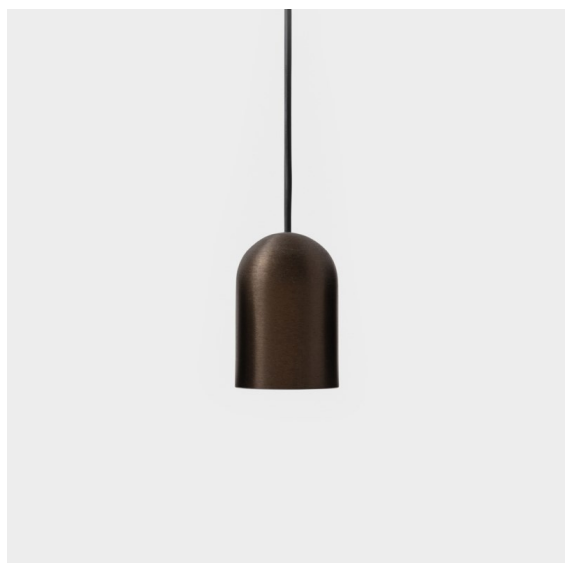

Date
Customer
Project
Type

Placebo Suspended Down 60 1x LED 3000K DE Bronze Brushed Anodised

Specifications

Material	12622382
Light Source Type	LED
LED Type	PLACEBO - TCI LED 12x 3030
LED technology	LED PCB
CRI	Min. 90
Colour Temperature	3000K
Lifetime	L80B20 @50,000 Hours
Lamp Included	Yes
Number of Light Sources	1
CIE flux code	24 48 74 53 72
Binning (SDCM)	3
Light Direction	Down
Optic	Reflector
Input Voltage	Constant Current Driver Required
Electrical Class	III
IP Rating	20
Glow wire rating (°C)	960
Indoor/Outdoor	Indoor
Application	Ceiling
Mounting	Suspended
Cut-out size (mm)	ø54
Mounting depth (mm)	35.0
Adjustability	Not Applicable
Distance to Lighted Object (m)	0,1
Primary Colour & Primary Finish	Bronze, Brushed Anodised
Gross weight (g)	616.0
Drive current (mA)	350
Min. forward voltage (Vf)	16,5
Max. forward voltage (Vf)	18,0
Connected load (W)	6,3
Luminous flux per lamp (lm)	625
Efficacy (lm/W)	99
Glare rating	18

Placebo is a paradigm of playful choices of up and down light. You will soon discover the many options it comes with, giving you even more choices. Different shapes, sizes and shades designed for you, and then add all the colour combinations. All playful instruments to turn your creative vision into lovely rhythms of pure forms and light.

Remark

- Glass ball or tube not included
 - Longer suspension cable on request (standard length is 2 meter)
 - Lumen output depends on choice of glass accessory
-

TM30 & CRI diagram

Light distribution & beam diagram

Optical Accessories

12624038 Glass Tube Down 46 Placebo White Matt

12624238 Glass Tube Down 130 Placebo White Matt

12626038 Glass Ball Down 90 Placebo White Matt

12626238 Glass Ball Down 155 Placebo White Matt