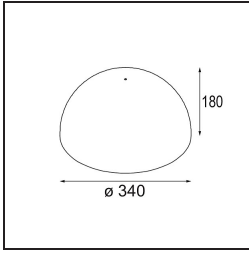

12627038 Shade Sombrero Placebo Grey White Matt

12627083 Shade Sombrero Placebo Black Matt

- **12628017** Shade Beanie Placebo Champagne Brushed
- **12628018** Shade Beanie Placebo Bronze Brushed
- **12628038** Shade Beanie Placebo Grey White Matt
- **12628083** Shade Beanie Placebo Black Matt