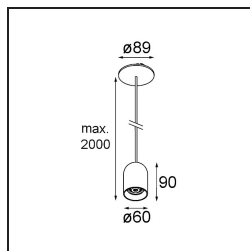

Date
Customer
Project
Type

Placebo Suspended Down 60 1x LED 3000K DE Champagne Brushed Anodised

Specifications

Material	12622341
Light Source Type	LED
LED Type	PLACEBO - TCI LED 12x 3030
LED technology	LED PCB
CRI	Min. 90
Colour Temperature	3000K
Lifetime	L80B20 @50,000 Hours
Lamp Included	Yes
Number of Light Sources	1
CIE flux code	24 48 74 53 72
Binning (SDCM)	3
Light Direction	Down
Optic	Reflector
Input Voltage	Constant Current Driver Required
Electrical Class	III
IP Rating	20
Glow wire rating (°C)	960
Indoor/Outdoor	Indoor
Application	Ceiling
Mounting	Suspended
Cut-out size (mm)	ø54
Mounting depth (mm)	35.0
Adjustability	Not Applicable
Distance to Lighted Object (m)	0,1
Primary Colour & Primary Finish	Champagne, Brushed Anodised
Gross weight (g)	616.0
Drive current (mA)	350
Min. forward voltage (Vf)	16,5
Max. forward voltage (Vf)	18,0
Connected load (W)	6,3
Luminous flux per lamp (lm)	625
Efficacy (lm/W)	99
Glare rating	18

Remark

- Glass ball or tube not included
 - Longer suspension cable on request (standard length is 2 meter)
 - Lumen output depends on choice of glass accessory
-

TM30 & CRI diagram

Light distribution & beam diagram