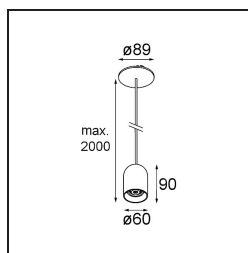

Date
Customer
Project
Type

Placebo Suspended Down 60 1x LED 3000K DE Black Structure

Specifications

Material	12622332
Light Source Type	LED
LED Type	PLACEBO - TCI LED 12x 3030
LED technology	LED PCB
CRI	Min. 90
Colour Temperature	3000K
Lifetime	L80B20 @50,000 Hours
Lamp Included	Yes
Number of Light Sources	1
CIE flux code	24 48 74 53 72
Binning (SDCM)	3
Light Direction	Down
Optic	Reflector
Input Voltage	Constant Current Driver Required
Electrical Class	III
IP Rating	20
Glow wire rating (°C)	960
Indoor/Outdoor	Indoor
Application	Ceiling
Mounting	Suspended
Cut-out size (mm)	ø54
Mounting depth (mm)	35.0
Adjustability	Not Applicable
Distance to Lighted Object (m)	0,1
Primary Colour & Primary Finish	Black, Structure
Gross weight (g)	616.0
Drive current (mA)	350
Min. forward voltage (Vf)	16,5
Max. forward voltage (Vf)	18,0
Connected load (W)	6,3
Luminous flux per lamp (lm)	625
Efficacy (lm/W)	99
Glare rating	18

Remark

- Glass ball or tube not included
 - Longer suspension cable on request (standard length is 2 meter)
 - Lumen output depends on choice of glass accessory
-

TM30 & CRI diagram

Light distribution & beam diagram