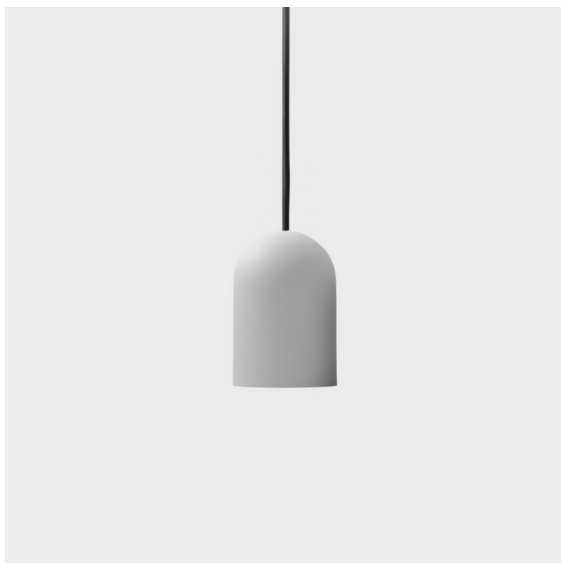

Date
Customer
Project
Type

Placebo Suspended Down 60 lx LED 3000K DE White Structure

Specifications

Material	12622309
Light Source Type	LED
LED Type	PLACEBO - TCI LED 12x 3030
LED technology	LED PCB
CRI	Min. 90
Colour Temperature	3000K
Lifetime	L80B20 @50,000 Hours
Lamp Included	Yes
Number of Light Sources	1
CIE flux code	24 48 74 53 72
Binning (SDCM)	3
Light Direction	Down
Optic	Reflector
Input Voltage	Constant Current Driver Required
Electrical Class	III
IP Rating	20
Glow wire rating (°C)	960
Indoor/Outdoor	Indoor
Application	Ceiling
Mounting	Suspended
Cut-out size (mm)	ø54
Mounting depth (mm)	35.0
Adjustability	Not Applicable
Distance to Lighted Object (m)	0,1
Primary Colour & Primary Finish	White, Structure
Gross weight (g)	616.0
Drive current (mA)	350
Min. forward voltage (Vf)	16,5
Max. forward voltage (Vf)	18,0
Connected load (W)	6,3
Luminous flux per lamp (lm)	625
Efficacy (lm/W)	99
Glare rating	18

Placebo is a paradigm of playful choices of up and down light. You will soon discover the many options it comes with, giving you even more choices. Different shapes, sizes and shades designed for you, and then add all the colour combinations. All playful instruments to turn your creative vision into lovely rhythms of pure forms and light.

Remark

- Glass ball or tube not included
 - Longer suspension cable on request (standard length is 2 meter)
 - Lumen output depends on choice of glass accessory
-

TM30 & CRI diagram

Light distribution & beam diagram

Optical Accessories

12624038 Glass Tube Down 46 Placebo White Matt

12624238 Glass Tube Down 130 Placebo White Matt

12626038 Glass Ball Down 90 Placebo White Matt

12626238 Glass Ball Down 155 Placebo White Matt