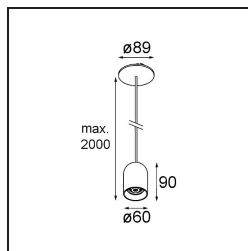

Date
Customer
Project
Type

Placebo Suspended Down 60 lx LED 3000K DE White Structure

Specifications

Material	12622309
Light Source Type	LED
LED Type	PLACEBO - TCI LED 12x 3030
LED technology	LED PCB
CRI	Min. 90
Colour Temperature	3000K
Lifetime	L80B20 @50,000 Hours
Lamp Included	Yes
Number of Light Sources	1
CIE flux code	24 48 74 53 72
Binning (SDCM)	3
Light Direction	Down
Optic	Reflector
Input Voltage	Constant Current Driver Required
Electrical Class	III
IP Rating	20
Glow wire rating (°C)	960
Indoor/Outdoor	Indoor
Application	Ceiling
Mounting	Suspended
Cut-out size (mm)	ø54
Mounting depth (mm)	35.0
Adjustability	Not Applicable
Distance to Lighted Object (m)	0,1
Primary Colour & Primary Finish	White, Structure
Gross weight (g)	616.0
Drive current (mA)	350
Min. forward voltage (Vf)	16,5
Max. forward voltage (Vf)	18,0
Connected load (W)	6,3
Luminous flux per lamp (lm)	625
Efficacy (lm/W)	99
Glare rating	18

Remark

- Glass ball or tube not included
 - Longer suspension cable on request (standard length is 2 meter)
 - Lumen output depends on choice of glass accessory
-

TM30 & CRI diagram

Light distribution & beam diagram