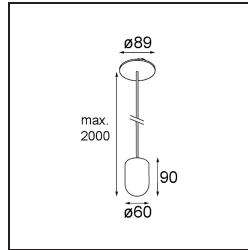

Date
Customer
Project
Type

Placebo Suspended Up 60 1x LED 3000K DE Silver Bronze Brushed Anodised

Specifications

Material	12622284
Light Source Type	LED
LED Type	PLACEBO - TCI LED 12x 3030
LED technology	LED PCB
CRI	Min. 90
Colour Temperature	3000K
Lifetime	L80B20 @50,000 Hours
Lamp Included	Yes
Number of Light Sources	1
CIE flux code	18 44 71 47 72
Binning (SDCM)	3
Light Direction	Up
Input Voltage	Constant Current Driver Required
Electrical Class	III
IP Rating	20
Glow wire rating (°C)	960
Indoor/Outdoor	Indoor
Application	Ceiling
Mounting	Suspended
Cut-out size (mm)	ø54
Mounting depth (mm)	35.0
Adjustability	Not Applicable
Distance to Lighted Object (m)	0,1
Primary Colour & Primary Finish	Silver Bronze, Brushed Anodised
Gross weight (g)	560.0
Drive current (mA)	350
Min. forward voltage (Vf)	16,5
Max. forward voltage (Vf)	18,0
Connected load (W)	6,3
Luminous flux per lamp (lm)	608
Efficacy (lm/W)	96
Glare rating	17

Remark

- Glass ball or tube not included
 - Longer suspension cable on request (standard length is 2 meter)
 - Lumen output depends on choice of glass accessory
-

TM30 & CRI diagram

Light distribution & beam diagram