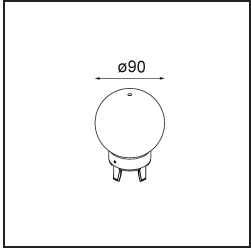

12625038 Glass Ball Up 90 Placebo White Matt