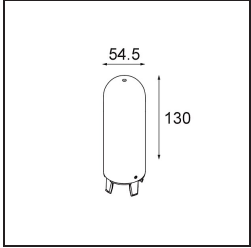

12623238 Glass Tube Up 130 Placebo White Matt