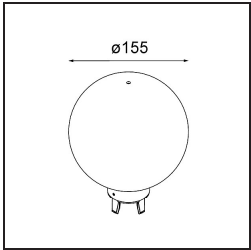

Remark

- Glass ball or tube not included
 - Longer suspension cable on request (standard length is 2 meter)
 - Lumen output depends on choice of glass accessory
-

TM30 & CRI diagram

Light distribution & beam diagram

Optical Accessories

12623038 Glass Tube Up 46 Placebo White Matt

12623238 Glass Tube Up 130 Placebo White Matt

12625038 Glass Ball Up 90 Placebo White Matt

12625238 Glass Ball Up 155 Placebo White Matt

Decorative Accessories