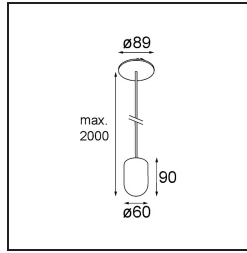

Date
Customer
Project
Type

Placebo Suspended Up 60 1x LED 3000K DE Bronze Brushed Anodised

Specifications

Material	12622282
Light Source Type	LED
LED Type	PLACEBO - TCI LED 12x 3030
LED technology	LED PCB
CRI	Min. 90
Colour Temperature	3000K
Lifetime	L80B20 @50,000 Hours
Lamp Included	Yes
Number of Light Sources	1
CIE flux code	18 44 71 47 72
Binning (SDCM)	3
Light Direction	Up
Input Voltage	Constant Current Driver Required
Electrical Class	III
IP Rating	20
Glow wire rating (°C)	960
Indoor/Outdoor	Indoor
Application	Ceiling
Mounting	Suspended
Cut-out size (mm)	ø54
Mounting depth (mm)	35.0
Adjustability	Not Applicable
Distance to Lighted Object (m)	0,1
Primary Colour & Primary Finish	Bronze, Brushed Anodised
Gross weight (g)	560.0
Drive current (mA)	350
Min. forward voltage (Vf)	16,5
Max. forward voltage (Vf)	18,0
Connected load (W)	6,3
Luminous flux per lamp (lm)	608
Efficacy (lm/W)	96
Glare rating	17

Remark

- Glass ball or tube not included
 - Longer suspension cable on request (standard length is 2 meter)
 - Lumen output depends on choice of glass accessory
-

TM30 & CRI diagram

Light distribution & beam diagram