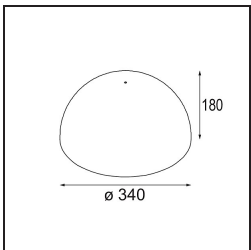

Remark

- Glass ball or tube not included
 - Longer suspension cable on request (standard length is 2 meter)
 - Lumen output depends on choice of glass accessory
-

TM30 & CRI diagram

Light distribution & beam diagram

Optical Accessories

12623038 Glass Tube Up 46 Placebo White Matt

12623238 Glass Tube Up 130 Placebo White Matt

12625038 Glass Ball Up 90 Placebo White Matt

12625238 Glass Ball Up 155 Placebo White Matt

Decorative Accessories