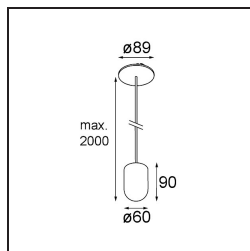

Date
Customer
Project
Type

Placebo Suspended Up 60 1x LED 3000K DE Black Brushed Anodised

Specifications

Material	12622281
Light Source Type	LED
LED Type	PLACEBO - TCI LED 12x 3030
LED technology	LED PCB
CRI	Min. 90
Colour Temperature	3000K
Lifetime	L80B20 @50,000 Hours
Lamp Included	Yes
Number of Light Sources	1
CIE flux code	18 44 71 47 72
Binning (SDCM)	3
Light Direction	Up
Input Voltage	Constant Current Driver Required
Electrical Class	III
IP Rating	20
Glow wire rating (°C)	960
Indoor/Outdoor	Indoor
Application	Ceiling
Mounting	Suspended
Cut-out size (mm)	ø54
Mounting depth (mm)	35.0
Adjustability	Not Applicable
Distance to Lighted Object (m)	0,1
Primary Colour & Primary Finish	Black, Brushed Anodised
Gross weight (g)	560.0
Drive current (mA)	350
Min. forward voltage (Vf)	16,5
Max. forward voltage (Vf)	18,0
Connected load (W)	6,3
Luminous flux per lamp (lm)	608
Efficacy (lm/W)	96
Glare rating	17

Remark

- Glass ball or tube not included
 - Longer suspension cable on request (standard length is 2 meter)
 - Lumen output depends on choice of glass accessory
-

TM30 & CRI diagram

Light distribution & beam diagram