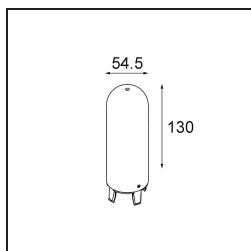

Date
Customer
Project
Type

Placebo Suspended Up 60 1x LED 3000K DE Black Brushed Anodised

Specifications

Material	12622281
Light Source Type	LED
LED Type	PLACEBO - TCI LED 12x 3030
LED technology	LED PCB
CRI	Min. 90
Colour Temperature	3000K
Lifetime	L80B20 @50,000 Hours
Lamp Included	Yes
Number of Light Sources	1
CIE flux code	18 44 71 47 72
Binning (SDCM)	3
Light Direction	Up
Input Voltage	Constant Current Driver Required
Electrical Class	III
IP Rating	20
Glow wire rating (°C)	960
Indoor/Outdoor	Indoor
Application	Ceiling
Mounting	Suspended
Cut-out size (mm)	ø54
Mounting depth (mm)	35.0
Adjustability	Not Applicable
Distance to Lighted Object (m)	0,1
Primary Colour & Primary Finish	Black, Brushed Anodised
Gross weight (g)	560.0
Drive current (mA)	350
Min. forward voltage (Vf)	16,5
Max. forward voltage (Vf)	18,0
Connected load (W)	6,3
Luminous flux per lamp (lm)	608
Efficacy (lm/W)	96
Glare rating	17

Remark

- Glass ball or tube not included
 - Longer suspension cable on request (standard length is 2 meter)
 - Lumen output depends on choice of glass accessory
-

TM30 & CRI diagram

Light distribution & beam diagram

Diagrams

Optical Accessories

12623038 Glass Tube Up 46 Placebo White Matt

12623238 Glass Tube Up 130 Placebo White Matt

12625038 Glass Ball Up 90 Placebo White Matt

12625238 Glass Ball Up 155 Placebo White Matt