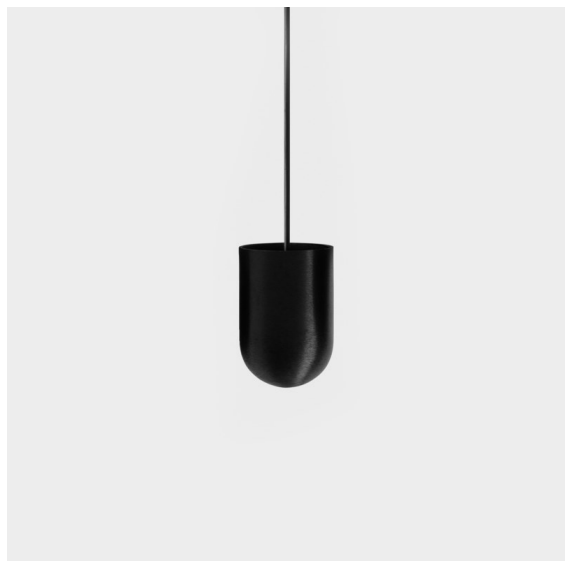

Date
Customer
Project
Type

Placebo Suspended Up 60 1x LED 3000K DE Black Brushed Anodised

Specifications

Material	12622281
Light Source Type	LED
LED Type	PLACEBO - TCI LED 12x 3030
LED technology	LED PCB
CRI	Min. 90
Colour Temperature	3000K
Lifetime	L80B20 @50,000 Hours
Lamp Included	Yes
Number of Light Sources	1
CIE flux code	18 44 71 47 72
Binning (SDCM)	3
Light Direction	Up
Input Voltage	Constant Current Driver Required
Electrical Class	III
IP Rating	20
Glow wire rating (°C)	960
Indoor/Outdoor	Indoor
Application	Ceiling
Mounting	Suspended
Cut-out size (mm)	ø54
Mounting depth (mm)	35.0
Adjustability	Not Applicable
Distance to Lighted Object (m)	0,1
Primary Colour & Primary Finish	Black, Brushed Anodised
Gross weight (g)	560.0
Drive current (mA)	350
Min. forward voltage (Vf)	16,5
Max. forward voltage (Vf)	18,0
Connected load (W)	6,3
Luminous flux per lamp (lm)	608
Efficacy (lm/W)	96
Glare rating	17

Placebo is a paradigm of playful choices of up and down light. You will soon discover the many options it comes with, giving you even more choices. Different shapes, sizes and shades designed for you, and then add all the colour combinations. All playful instruments to turn your creative vision into lovely rhythms of pure forms and light.

Remark

- Glass ball or tube not included
 - Longer suspension cable on request (standard length is 2 meter)
 - Lumen output depends on choice of glass accessory
-

TM30 & CRI diagram

Light distribution & beam diagram

Diagrams

Optical Accessories

12623038 Glass Tube Up 46 Placebo White Matt

12623238 Glass Tube Up 130 Placebo White Matt

12625038 Glass Ball Up 90 Placebo White Matt

12625238 Glass Ball Up 155 Placebo White Matt