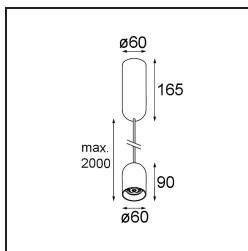

Date
Customer
Project
Type

*Placebo Suspended Down 60 1x LED 3000K DALI/Push-Dim DI Black Brushed Anodised*

**Specifications**

Material	12621581
Light Source Type	LED
LED Type	PLACEBO - TCI LED 12x 3030
LED technology	LED PCB
CRI	Min. 90
Colour Temperature	3000K
Lifetime	L80B20 @50,000 Hours
Lamp Included	Yes
Number of Light Sources	1
CIE flux code	24 48 74 53 72
Binning (SDCM)	3
Light Direction	Down
Input Voltage	230V
Luminaire power (W)	9.0
Electrical Class	I
IP Rating	20
Glow wire rating (°C)	960
Dimming Protocol	DALI, Push-Dim
DALI Standard	DALI-2
Indoor/Outdoor	Indoor
Application	Ceiling
Mounting	Suspended
Adjustability	Not Applicable
Distance to Lighted Object (m)	0,1
Primary Colour & Primary Finish	Black, Brushed Anodised
Gross weight (g)	790.0
Luminous flux per lamp (lm)	625
Efficacy (lm/W)	69
Glare rating	18
Remark	<ul style="list-style-type: none"> <li>• Glass ball or tube not included</li> <li>• Longer suspension cable on request (standard length is 2 meter)</li> <li>• Lumen output depends on choice of glass accessory</li> </ul>

**TM30 & CRI diagram**

**Light distribution & beam diagram**

**Optical Accessories**

12624038 Glass Tube Down 46 Placebo White Matt

12624238 Glass Tube Down 130 Placebo White Matt

12626038 Glass Ball Down 90 Placebo White Matt