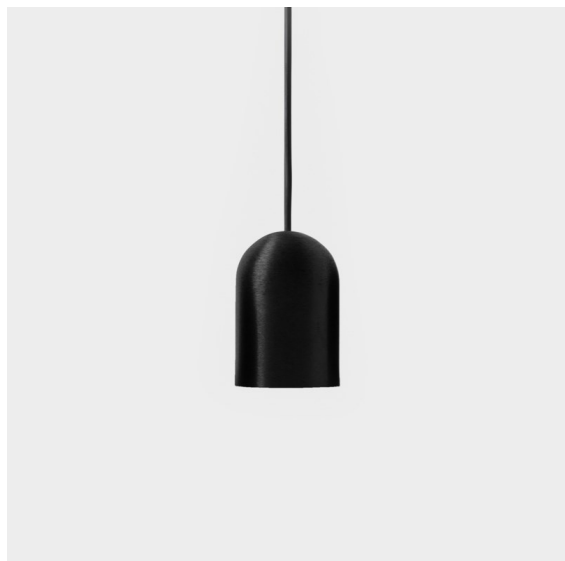

Date
Customer
Project
Type

*Placebo Suspended Down 60 1x LED 3000K DALI/Push-Dim DI Black Brushed Anodised*

**Specifications**

Material	12621581
Light Source Type	LED
LED Type	PLACEBO - TCI LED 12x 3030
LED technology	LED PCB
CRI	Min. 90
Colour Temperature	3000K
Lifetime	L80B20 @50,000 Hours
Lamp Included	Yes
Number of Light Sources	1
CIE flux code	24 48 74 53 72
Binning (SDCM)	3
Light Direction	Down
Input Voltage	230V
Luminaire power (W)	9.0
Electrical Class	I
IP Rating	20
Glow wire rating (°C)	960
Dimming Protocol	DALI, Push-Dim
DALI Standard	DALI-2
Indoor/Outdoor	Indoor
Application	Ceiling
Mounting	Suspended
Adjustability	Not Applicable
Distance to Lighted Object (m)	0,1
Primary Colour & Primary Finish	Black, Brushed Anodised
Gross weight (g)	790.0
Luminous flux per lamp (lm)	625
Efficacy (lm/W)	69
Glare rating	18
Remark	<ul style="list-style-type: none"> <li>• Glass ball or tube not included</li> <li>• Longer suspension cable on request (standard length is 2 meter)</li> <li>• Lumen output depends on choice of glass accessory</li> </ul>

Placebo is a paradigm of playful choices of up and down light. You will soon discover the many options it comes with, giving you even more choices. Different shapes, sizes and shades designed for you, and then add all the colour combinations. All playful instruments to turn your creative vision into lovely rhythms of pure forms and light.

**TM30 & CRI diagram**

**Light distribution & beam diagram**

**Optical Accessories**

12624038 Glass Tube Down 46 Placebo White Matt

12624238 Glass Tube Down 130 Placebo White Matt

12626038 Glass Ball Down 90 Placebo White Matt

12626238 Glass Ball Down 155 Placebo White Matt

**Decorative Accessories**

12627017 Shade Sombrero Placebo Champagne Brushed

12627018 Shade Sombrero Placebo Bronze Brushed

12627038 Shade Sombrero Placebo Grey White Matt