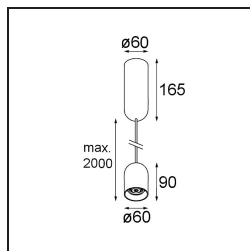

Date
Customer
Project
Type

Placebo Suspended Down 60 1x LED 3000K DALI/Push-Dim DI Champagne Brushed Anodised

Specifications

Material	12621541
Light Source Type	LED
LED Type	PLACEBO - TCI LED 12x 3030
LED technology	LED PCB
CRI	Min. 90
Colour Temperature	3000K
Lifetime	L80B20 @50,000 Hours
Lamp Included	Yes
Number of Light Sources	1
CIE flux code	24 48 74 53 72
Binning (SDCM)	3
Light Direction	Down
Input Voltage	230V
Luminaire power (W)	9.0
Electrical Class	I
IP Rating	20
Glow wire rating (°C)	960
Dimming Protocol	DALI, Push-Dim
DALI Standard	DALI-2
Indoor/Outdoor	Indoor
Application	Ceiling
Mounting	Suspended
Adjustability	Not Applicable
Distance to Lighted Object (m)	0,1
Primary Colour & Primary Finish	Champagne, Brushed Anodised
Gross weight (g)	790.0
Luminous flux per lamp (lm)	625
Efficacy (lm/W)	69
Glare rating	18
Remark	<ul style="list-style-type: none"> • Glass ball or tube not included • Longer suspension cable on request (standard length is 2 meter) • Lumen output depends on choice of glass accessory

TM30 & CRI diagram

Light distribution & beam diagram

Optical Accessories

12624038 Glass Tube Down 46 Placebo White Matt

12624238 Glass Tube Down 130 Placebo White Matt

12626038 Glass Ball Down 90 Placebo White Matt