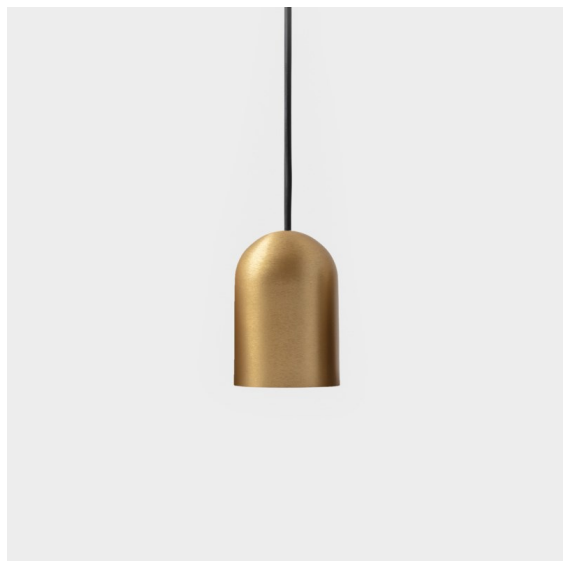

Date
Customer
Project
Type

Placebo Suspended Down 60 1x LED 3000K DALI/Push-Dim DI Champagne Brushed Anodised

Specifications

Material	12621541
Light Source Type	LED
LED Type	PLACEBO - TCI LED 12x 3030
LED technology	LED PCB
CRI	Min. 90
Colour Temperature	3000K
Lifetime	L80B20 @50,000 Hours
Lamp Included	Yes
Number of Light Sources	1
CIE flux code	24 48 74 53 72
Binning (SDCM)	3
Light Direction	Down
Input Voltage	230V
Luminaire power (W)	9.0
Electrical Class	I
IP Rating	20
Glow wire rating (°C)	960
Dimming Protocol	DALI, Push-Dim
DALI Standard	DALI-2
Indoor/Outdoor	Indoor
Application	Ceiling
Mounting	Suspended
Adjustability	Not Applicable
Distance to Lighted Object (m)	0,1
Primary Colour & Primary Finish	Champagne, Brushed Anodised
Gross weight (g)	790.0
Luminous flux per lamp (lm)	625
Efficacy (lm/W)	69
Glare rating	18
Remark	<ul style="list-style-type: none"> • Glass ball or tube not included • Longer suspension cable on request (standard length is 2 meter) • Lumen output depends on choice of glass accessory

Placebo is a paradigm of playful choices of up and down light. You will soon discover the many options it comes with, giving you even more choices. Different shapes, sizes and shades designed for you, and then add all the colour combinations. All playful instruments to turn your creative vision into lovely rhythms of pure forms and light.

TM30 & CRI diagram

Light distribution & beam diagram

Optical Accessories

12624038 Glass Tube Down 46 Placebo White Matt

12624238 Glass Tube Down 130 Placebo White Matt

12626038 Glass Ball Down 90 Placebo White Matt

12626238 Glass Ball Down 155 Placebo White Matt

Decorative Accessories

12627017 Shade Sombrero Placebo Champagne Brushed

12627018 Shade Sombrero Placebo Bronze Brushed

12627038 Shade Sombrero Placebo Grey White Matt