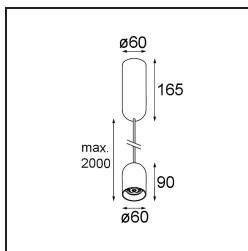

Date
Customer
Project
Type

Placebo Suspended Down 60 1x LED 3000K DALI/Push-Dim DI Black Structure

Specifications

Material	12621532
Light Source Type	LED
LED Type	PLACEBO - TCI LED 12x 3030
LED technology	LED PCB
CRI	Min. 90
Colour Temperature	3000K
Lifetime	L80B20 @50,000 Hours
Lamp Included	Yes
Number of Light Sources	1
CIE flux code	24 48 74 53 72
Binning (SDCM)	3
Light Direction	Down
Input Voltage	230V
Luminaire power (W)	9.0
Electrical Class	I
IP Rating	20
Glow wire rating (°C)	960
Dimming Protocol	DALI, Push-Dim
DALI Standard	DALI-2
Indoor/Outdoor	Indoor
Application	Ceiling
Mounting	Suspended
Adjustability	Not Applicable
Distance to Lighted Object (m)	0,1
Primary Colour & Primary Finish	Black, Structure
Gross weight (g)	790.0
Luminous flux per lamp (lm)	625
Efficacy (lm/W)	69
Glare rating	18
Remark	<ul style="list-style-type: none"> • Glass ball or tube not included • Longer suspension cable on request (standard length is 2 meter) • Lumen output depends on choice of glass accessory

TM30 & CRI diagram

Light distribution & beam diagram

Optical Accessories

12624038 Glass Tube Down 46 Placebo White Matt

12624238 Glass Tube Down 130 Placebo White Matt

12626038 Glass Ball Down 90 Placebo White Matt