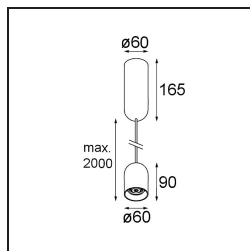

Date
Customer
Project
Type

*Placebo Suspended Down 60 1x LED 3000K DALI/Push-Dim DI White Structure*

**Specifications**

Material	12621509
Light Source Type	LED
LED Type	PLACEBO - TCI LED 12x 3030
LED technology	LED PCB
CRI	Min. 90
Colour Temperature	3000K
Lifetime	L80B20 @50,000 Hours
Lamp Included	Yes
Number of Light Sources	1
CIE flux code	24 48 74 53 72
Binning (SDCM)	3
Light Direction	Down
Input Voltage	230V
Luminaire power (W)	9.0
Electrical Class	I
IP Rating	20
Glow wire rating (°C)	960
Dimming Protocol	DALI, Push-Dim
DALI Standard	DALI-2
Indoor/Outdoor	Indoor
Application	Ceiling
Mounting	Suspended
Adjustability	Not Applicable
Distance to Lighted Object (m)	0,1
Primary Colour & Primary Finish	White, Structure
Gross weight (g)	790.0
Luminous flux per lamp (lm)	625
Efficacy (lm/W)	69
Glare rating	18
Remark	<ul style="list-style-type: none"> <li>• Glass ball or tube not included</li> <li>• Longer suspension cable on request (standard length is 2 meter)</li> <li>• Lumen output depends on choice of glass accessory</li> </ul>

**TM30 & CRI diagram**

**Light distribution & beam diagram**

*Optical Accessories*

12624038 Glass Tube Down 46 Placebo White Matt

12624238 Glass Tube Down 130 Placebo White Matt

12626038 Glass Ball Down 90 Placebo White Matt