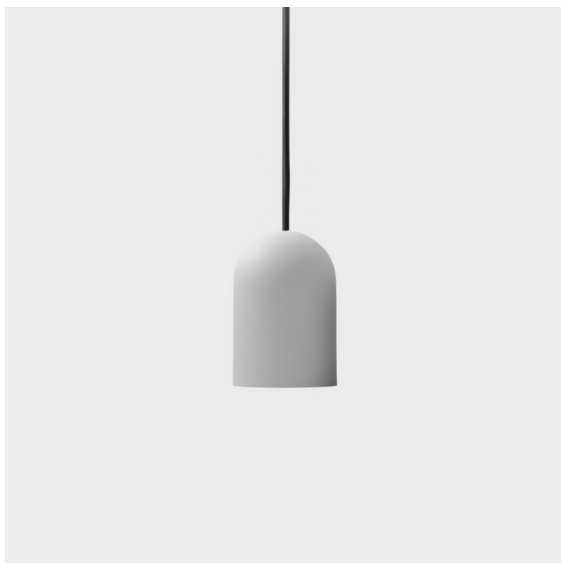

Date
Customer
Project
Type

*Placebo Suspended Down 60 1x LED 3000K DALI/Push-Dim DI White Structure*

**Specifications**

Material	12621509
Light Source Type	LED
LED Type	PLACEBO - TCI LED 12x 3030
LED technology	LED PCB
CRI	Min. 90
Colour Temperature	3000K
Lifetime	L80B20 @50,000 Hours
Lamp Included	Yes
Number of Light Sources	1
CIE flux code	24 48 74 53 72
Binning (SDCM)	3
Light Direction	Down
Input Voltage	230V
Luminaire power (W)	9.0
Electrical Class	I
IP Rating	20
Glow wire rating (°C)	960
Dimming Protocol	DALI, Push-Dim
DALI Standard	DALI-2
Indoor/Outdoor	Indoor
Application	Ceiling
Mounting	Suspended
Adjustability	Not Applicable
Distance to Lighted Object (m)	0,1
Primary Colour & Primary Finish	White, Structure
Gross weight (g)	790.0
Luminous flux per lamp (lm)	625
Efficacy (lm/W)	69
Glare rating	18
Remark	<ul style="list-style-type: none"> <li>• Glass ball or tube not included</li> <li>• Longer suspension cable on request (standard length is 2 meter)</li> <li>• Lumen output depends on choice of glass accessory</li> </ul>

Placebo is a paradigm of playful choices of up and down light. You will soon discover the many options it comes with, giving you even more choices. Different shapes, sizes and shades designed for you, and then add all the colour combinations. All playful instruments to turn your creative vision into lovely rhythms of pure forms and light.

**TM30 & CRI diagram**

**Light distribution & beam diagram**

*Optical Accessories*

12624038 Glass Tube Down 46 Placebo White Matt

12624238 Glass Tube Down 130 Placebo White Matt

12626038 Glass Ball Down 90 Placebo White Matt

12626238 Glass Ball Down 155 Placebo White Matt

*Decorative Accessories*

12627017 Shade Sombrero Placebo Champagne Brushed

12627018 Shade Sombrero Placebo Bronze Brushed

12627038 Shade Sombrero Placebo Grey White Matt