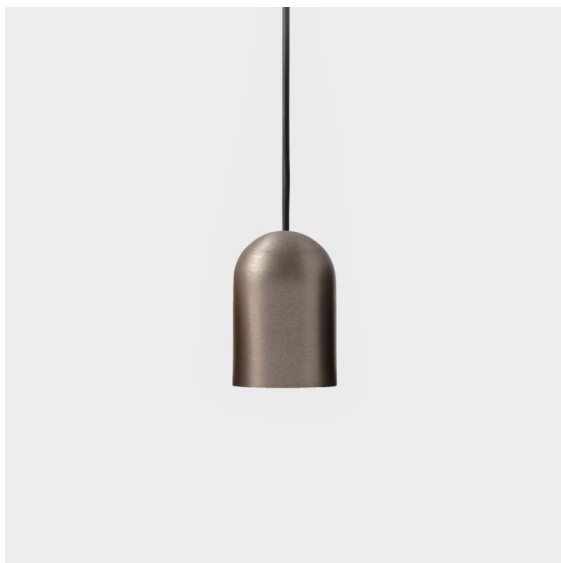

Date
Customer
Project
Type

*Placebo Suspended Down 60 1x LED 3000K 1-10V DI Silver Bronze Brushed Anodised*

**Specifications**

Material	12621484
Light Source Type	LED
LED Type	PLACEBO - TCI LED 12x 3030
LED technology	LED PCB
CRI	Min. 90
Colour Temperature	3000K
Lifetime	L80B20 @50,000 Hours
Lamp Included	Yes
Number of Light Sources	1
CIE flux code	24 48 74 53 72
Binning (SDCM)	3
Light Direction	Down
Input Voltage	230V
Luminaire power (W)	9.0
Electrical Class	I
IP Rating	20
Glow wire rating (°C)	960
Dimming Protocol	1-10V
Indoor/Outdoor	Indoor
Application	Ceiling
Mounting	Suspended
Adjustability	Not Applicable
Distance to Lighted Object (m)	0,1
Primary Colour & Primary Finish	Silver Bronze, Brushed Anodised
Gross weight (g)	790.0
Luminous flux per lamp (lm)	625
Efficacy (lm/W)	69
Glare rating	18
Remark	<ul style="list-style-type: none"> <li>• Glass ball or tube not included</li> <li>• Longer suspension cable on request (standard length is 2 meter)</li> <li>• Lumen output depends on choice of glass accessory</li> </ul>

Placebo is a paradigm of playful choices of up and down light. You will soon discover the many options it comes with, giving you even more choices. Different shapes, sizes and shades designed for you, and then add all the colour combinations. All playful instruments to turn your creative vision into lovely rhythms of pure forms and light.

**TM30 & CRI diagram**

**Light distribution & beam diagram**

**Optical Accessories**

12624038 Glass Tube Down 46 Placebo White Matt

12624238 Glass Tube Down 130 Placebo White Matt

12626038 Glass Ball Down 90 Placebo White Matt

12626238 Glass Ball Down 155 Placebo White Matt

**Decorative Accessories**

12627017 Shade Sombrero Placebo Champagne Brushed

12627018 Shade Sombrero Placebo Bronze Brushed

12627038 Shade Sombrero Placebo Grey White Matt