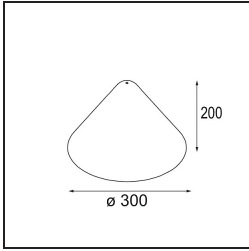

- **12629017** Shade Douli Placebo Champagne Brushed
- **12629018** Shade Douli Placebo Bronze Brushed
- **12629038** Shade Douli Placebo Grey White Matt
- **12629083** Shade Douli Placebo Black Matt

Choose a required accessory