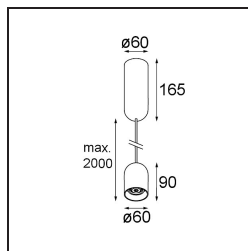

Date
Customer
Project
Type

*Placebo Suspended Down 60 1x LED 3000K 1-10V DI Silver Bronze Brushed Anodised*

**Specifications**

Material	12621484
Light Source Type	LED
LED Type	PLACEBO - TCI LED 12x 3030
LED technology	LED PCB
CRI	Min. 90
Colour Temperature	3000K
Lifetime	L80B20 @50,000 Hours
Lamp Included	Yes
Number of Light Sources	1
CIE flux code	24 48 74 53 72
Binning (SDCM)	3
Light Direction	Down
Input Voltage	230V
Luminaire power (W)	9.0
Electrical Class	I
IP Rating	20
Glow wire rating (°C)	960
Dimming Protocol	1-10V
Indoor/Outdoor	Indoor
Application	Ceiling
Mounting	Suspended
Adjustability	Not Applicable
Distance to Lighted Object (m)	0,1
Primary Colour & Primary Finish	Silver Bronze, Brushed Anodised
Gross weight (g)	790.0
Luminous flux per lamp (lm)	625
Efficacy (lm/W)	69
Glare rating	18
Remark	<ul style="list-style-type: none"> <li>• Glass ball or tube not included</li> <li>• Longer suspension cable on request (standard length is 2 meter)</li> <li>• Lumen output depends on choice of glass accessory</li> </ul>

**TM30 & CRI diagram**

**Light distribution & beam diagram**

**Optical Accessories**

12624038 Glass Tube Down 46 Placebo White Matt

12624238 Glass Tube Down 130 Placebo White Matt

12626038 Glass Ball Down 90 Placebo White Matt