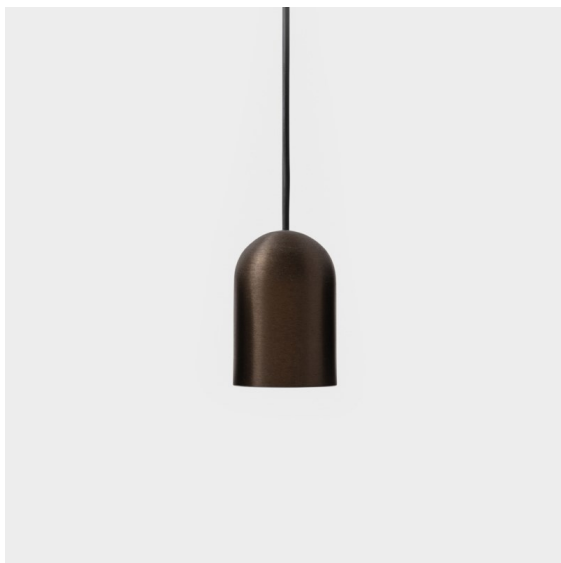

Date
Customer
Project
Type

Placebo Suspended Down 60 1x LED 3000K 1-10V DI Bronze Brushed Anodised

Specifications

Material	12621482
Light Source Type	LED
LED Type	PLACEBO - TCI LED 12x 3030
LED technology	LED PCB
CRI	Min. 90
Colour Temperature	3000K
Lifetime	L80B20 @50,000 Hours
Lamp Included	Yes
Number of Light Sources	1
CIE flux code	24 48 74 53 72
Binning (SDCM)	3
Light Direction	Down
Input Voltage	230V
Luminaire power (W)	9.0
Electrical Class	I
IP Rating	20
Glow wire rating (°C)	960
Dimming Protocol	1-10V
Indoor/Outdoor	Indoor
Application	Ceiling
Mounting	Suspended
Adjustability	Not Applicable
Distance to Lighted Object (m)	0,1
Primary Colour & Primary Finish	Bronze, Brushed Anodised
Gross weight (g)	790.0
Luminous flux per lamp (lm)	625
Efficacy (lm/W)	69
Glare rating	18
Remark	<ul style="list-style-type: none"> • Glass ball or tube not included • Longer suspension cable on request (standard length is 2 meter) • Lumen output depends on choice of glass accessory

Placebo is a paradigm of playful choices of up and down light. You will soon discover the many options it comes with, giving you even more choices. Different shapes, sizes and shades designed for you, and then add all the colour combinations. All playful instruments to turn your creative vision into lovely rhythms of pure forms and light.

TM30 & CRI diagram

Light distribution & beam diagram

Optical Accessories

12624038 Glass Tube Down 46 Placebo White Matt

12624238 Glass Tube Down 130 Placebo White Matt

12626038 Glass Ball Down 90 Placebo White Matt

12626238 Glass Ball Down 155 Placebo White Matt

Decorative Accessories

- 12627017 Shade Sombrero Placebo Champagne Brushed
- 12627018 Shade Sombrero Placebo Bronze Brushed
- 12627038 Shade Sombrero Placebo Grey White Matt
- 12627083 Shade Sombrero Placebo Black Matt