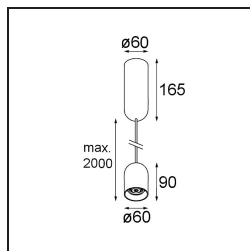

Date
Customer
Project
Type

Placebo Suspended Down 60 1x LED 3000K 1-10V DI Bronze Brushed Anodised

Specifications

Material	12621482
Light Source Type	LED
LED Type	PLACEBO - TCI LED 12x 3030
LED technology	LED PCB
CRI	Min. 90
Colour Temperature	3000K
Lifetime	L80B20 @50,000 Hours
Lamp Included	Yes
Number of Light Sources	1
CIE flux code	24 48 74 53 72
Binning (SDCM)	3
Light Direction	Down
Input Voltage	230V
Luminaire power (W)	9.0
Electrical Class	I
IP Rating	20
Glow wire rating (°C)	960
Dimming Protocol	1-10V
Indoor/Outdoor	Indoor
Application	Ceiling
Mounting	Suspended
Adjustability	Not Applicable
Distance to Lighted Object (m)	0,1
Primary Colour & Primary Finish	Bronze, Brushed Anodised
Gross weight (g)	790.0
Luminous flux per lamp (lm)	625
Efficacy (lm/W)	69
Glare rating	18
Remark	<ul style="list-style-type: none"> • Glass ball or tube not included • Longer suspension cable on request (standard length is 2 meter) • Lumen output depends on choice of glass accessory

TM30 & CRI diagram

Light distribution & beam diagram

Optical Accessories

12624038 Glass Tube Down 46 Placebo White Matt

12624238 Glass Tube Down 130 Placebo White Matt

12626038 Glass Ball Down 90 Placebo White Matt