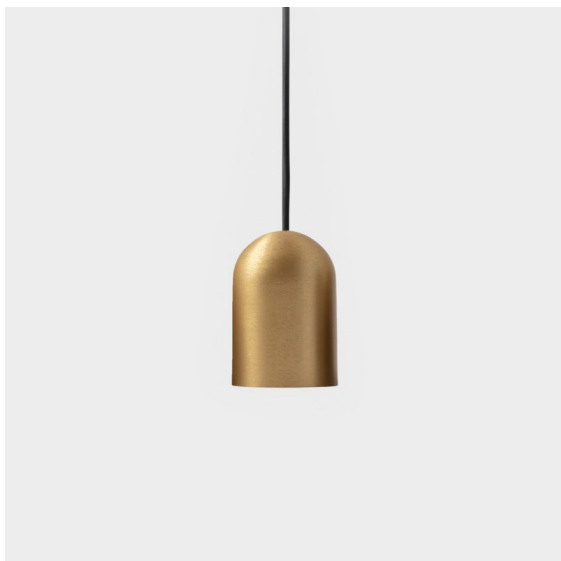

Date
Customer
Project
Type

Placebo Suspended Down 60 1x LED 3000K 1-10V DI Champagne Brushed Anodised

Specifications

Material	12621441
Light Source Type	LED
LED Type	PLACEBO - TCI LED 12x 3030
LED technology	LED PCB
CRI	Min. 90
Colour Temperature	3000K
Lifetime	L80B20 @50,000 Hours
Lamp Included	Yes
Number of Light Sources	1
CIE flux code	24 48 74 53 72
Binning (SDCM)	3
Light Direction	Down
Input Voltage	230V
Luminaire power (W)	9.0
Electrical Class	I
IP Rating	20
Glow wire rating (°C)	960
Dimming Protocol	1-10V
Indoor/Outdoor	Indoor
Application	Ceiling
Mounting	Suspended
Adjustability	Not Applicable
Distance to Lighted Object (m)	0,1
Primary Colour & Primary Finish	Champagne, Brushed Anodised
Gross weight (g)	790.0
Luminous flux per lamp (lm)	625
Efficacy (lm/W)	69
Glare rating	18
Remark	<ul style="list-style-type: none"> • Glass ball or tube not included • Longer suspension cable on request (standard length is 2 meter) • Lumen output depends on choice of glass accessory

Placebo is a paradigm of playful choices of up and down light. You will soon discover the many options it comes with, giving you even more choices. Different shapes, sizes and shades designed for you, and then add all the colour combinations. All playful instruments to turn your creative vision into lovely rhythms of pure forms and light.

TM30 & CRI diagram

Light distribution & beam diagram

Diagrams

Optical Accessories

12624038 Glass Tube Down 46 Placebo White Matt

12624238 Glass Tube Down 130 Placebo White Matt

12626038 Glass Ball Down 90 Placebo White Matt

12626238 Glass Ball Down 155 Placebo White Matt

Decorative Accessories

12627017 Shade Sombrero Placebo Champagne Brushed

12627018 Shade Sombrero Placebo Bronze Brushed

12627038 Shade Sombrero Placebo Grey White Matt