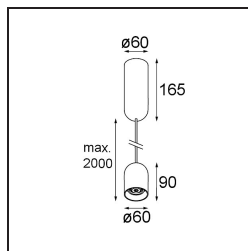

Date
Customer
Project
Type

Placebo Suspended Down 60 1x LED 3000K 1-10V DI Champagne Brushed Anodised

Specifications

Material	12621441
Light Source Type	LED
LED Type	PLACEBO - TCI LED 12x 3030
LED technology	LED PCB
CRI	Min. 90
Colour Temperature	3000K
Lifetime	L80B20 @50,000 Hours
Lamp Included	Yes
Number of Light Sources	1
CIE flux code	24 48 74 53 72
Binning (SDCM)	3
Light Direction	Down
Input Voltage	230V
Luminaire power (W)	9.0
Electrical Class	I
IP Rating	20
Glow wire rating (°C)	960
Dimming Protocol	1-10V
Indoor/Outdoor	Indoor
Application	Ceiling
Mounting	Suspended
Adjustability	Not Applicable
Distance to Lighted Object (m)	0,1
Primary Colour & Primary Finish	Champagne, Brushed Anodised
Gross weight (g)	790.0
Luminous flux per lamp (lm)	625
Efficacy (lm/W)	69
Glare rating	18
Remark	<ul style="list-style-type: none"> • Glass ball or tube not included • Longer suspension cable on request (standard length is 2 meter) • Lumen output depends on choice of glass accessory

TM30 & CRI diagram

Light distribution & beam diagram

Diagrams

Optical Accessories

12624038 Glass Tube Down 46 Placebo White Matt

12624238 Glass Tube Down 130 Placebo White Matt

12626038 Glass Ball Down 90 Placebo White Matt